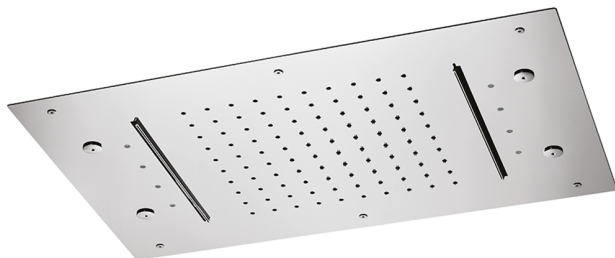

600x400 mm Ceiling showerheads ZEN_ZS1C0375

MODEL **ZS1C0375**

600x400 mm Ceiling showerheads, rain, spraying functions, 2 waterfalls, chromotherapy functions, built-in control included, Stainless Steel AISI 304

AVAILABLE FINISHINGS

-  **D1** D1 Brushed Inox
-  **40** 40 Matt Black
-  **4Q** 4Q Matt White
-  **D2** D2 Polished Inox

CHARACTERISTICS

2026-04-05