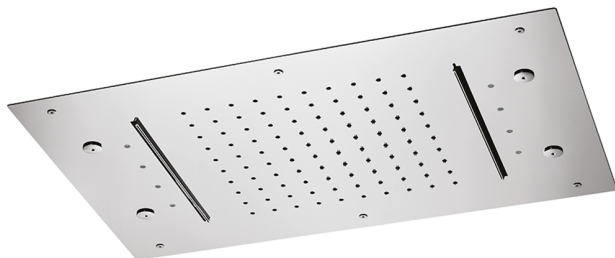

600x400 mm Ceiling showerheads ZEN_ZS1C0375

MODEL **ZS1C0375**

600x400 mm Ceiling showerheads, rain, spraying functions, 2 waterfalls, chromotherapy functions, built-in control included, Stainless Steel AISI 304

AVAILABLE FINISHINGS

-  **D1** D1 Brushed Inox
-  **40** 40 Matt Black
-  **4Q** 4Q Matt White
-  **D2** D2 Polished Inox

CHARACTERISTICS

2026-06-10