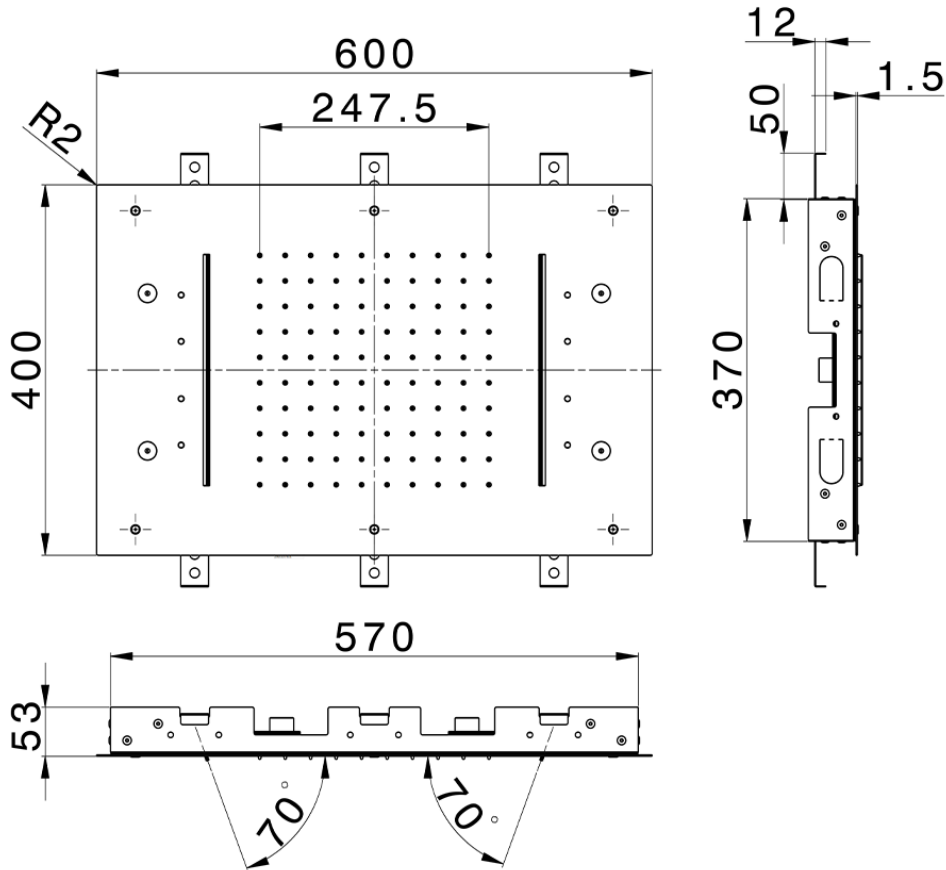

600x400 mm Ceiling showerheads ZEN\_ZS1C0375

ZS1C0375

<https://en.huberitalia.com/600x400-mm-ceiling-showerheads-zen-zs1c0375>

2026-06-13