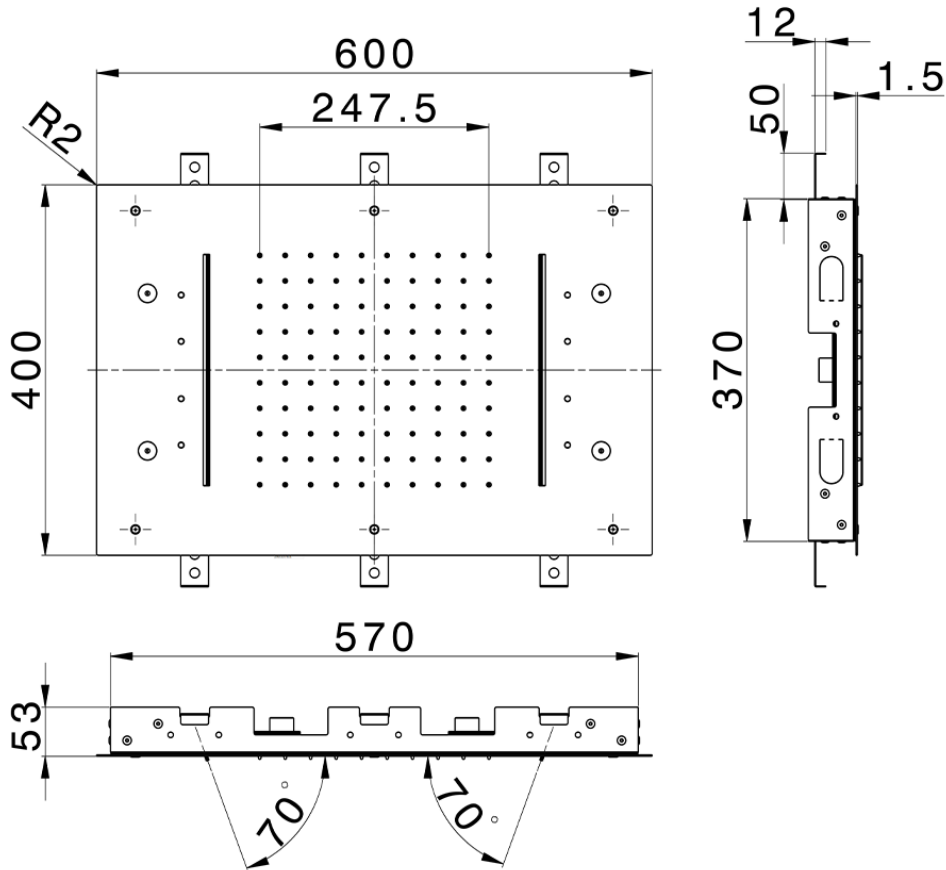

600x400 mm Ceiling showerheads ZEN_ZS1C0375

ZS1C0375

<https://en.huberitalia.com/600x400-mm-ceiling-showerheads-zen-zs1c0375>

2026-04-25