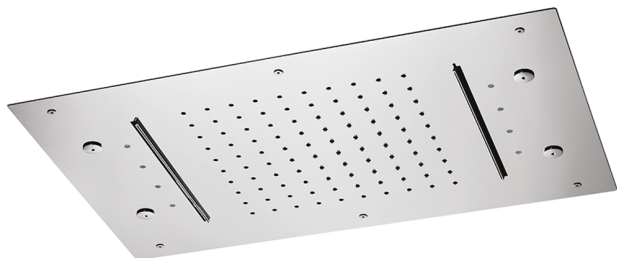

600x400 mm Ceiling showerheads ZEN_ZS1C0375

MODEL **ZS1C0375**

600x400 mm Ceiling showerheads, rain, spraying functions, 2 waterfalls, chromotherapy functions, built-in control included, Stainless Steel AISI 304

AVAILABLE FINISHINGS

-  **D1** D1 Brushed Inox
-  **40** 40 Matt Black
-  **4Q** 4Q Matt White
-  **D2** D2 Polished Inox

CHARACTERISTICS

2026-05-16