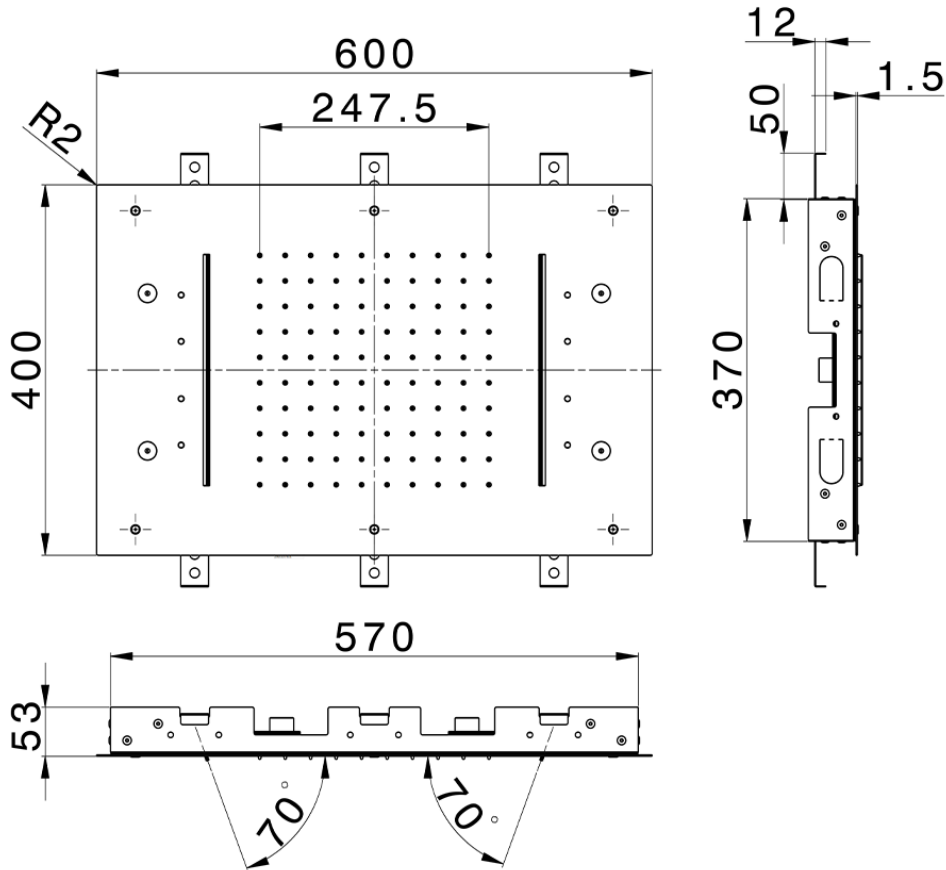

## 600x400 mm Ceiling showerheads ZEN\_ZS1C0375

ZS1C0375

<https://en.huberitalia.com/600x400-mm-ceiling-showerheads-zen-zs1c0375>

2026-04-06