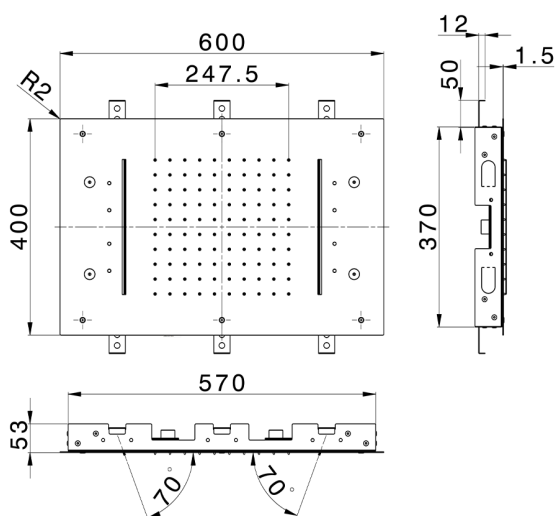

600x400 mm Ceiling showerheads ZEN_ZS1C0375

MODEL **ZS1C0375**

600x400 mm Ceiling showerheads, rain, spraying functions, 2 waterfalls, chromotherapy functions, built-in control included, Stainless Steel AISI 304

AVAILABLE FINISHINGS

- **D1** D1 Brushed Inox
- **40** 40 Matt Black
- **4Q** 4Q Matt White
- **D2** D2 Polished Inox

CHARACTERISTICS

2026-06-26