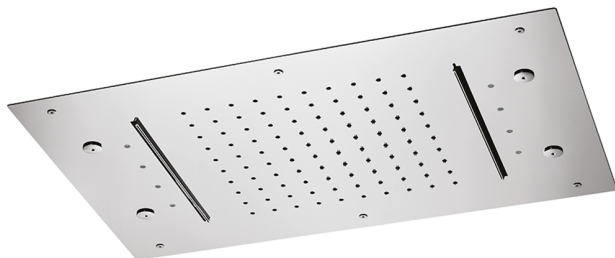

600x400 mm Ceiling showerheads ZEN_ZS1C0375

MODEL **ZS1C0375**

600x400 mm Ceiling showerheads, rain, spraying functions, 2 waterfalls, chromotherapy functions, built-in control included, Stainless Steel AISI 304

AVAILABLE FINISHINGS

-  **D1** D1 Brushed Inox
-  **40** 40 Matt Black
-  **4Q** 4Q Matt White
-  **D2** D2 Polished Inox

CHARACTERISTICS

2026-06-26