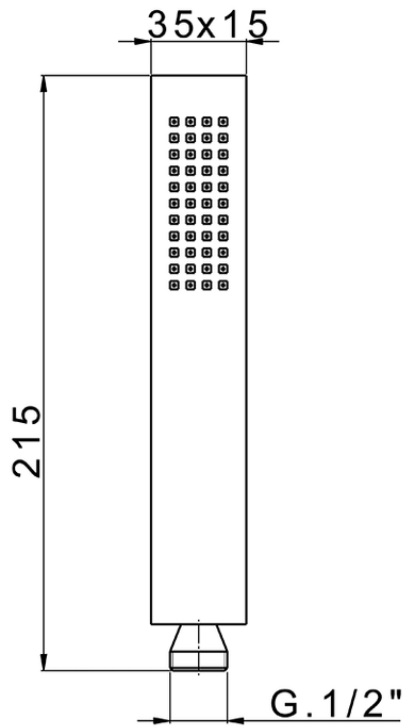

Brass Minimal handshower SHOWER_SS014450

SS014450

<https://en.huberitalia.com/brass-minimal-handshower-shower-ss014450>

2024-11-24