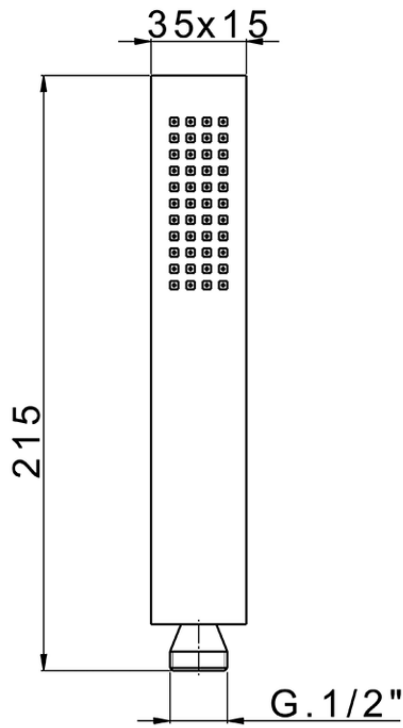

Brass Minimal handshower SHOWER_SS014450

SS014450

<https://en.huberitalia.com/brass-minimal-handshower-shower-ss014450>

2024-11-23