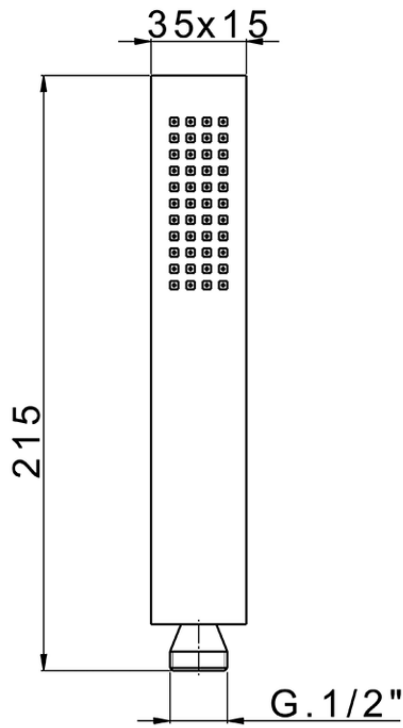

Brass Minimal handshower SHOWER_SS014450

SS014450

<https://en.huberitalia.com/brass-minimal-handshower-shower-ss014450>

2024-11-21