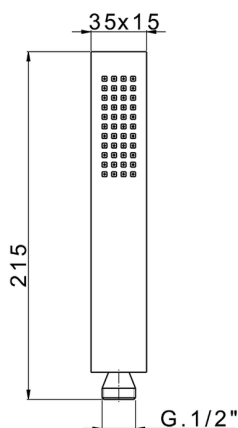

## Brass Minimal handshower SHOWER\_SS014450

MODEL **SS014450**

Brass Minimal handshower, 215x35x15 one spray