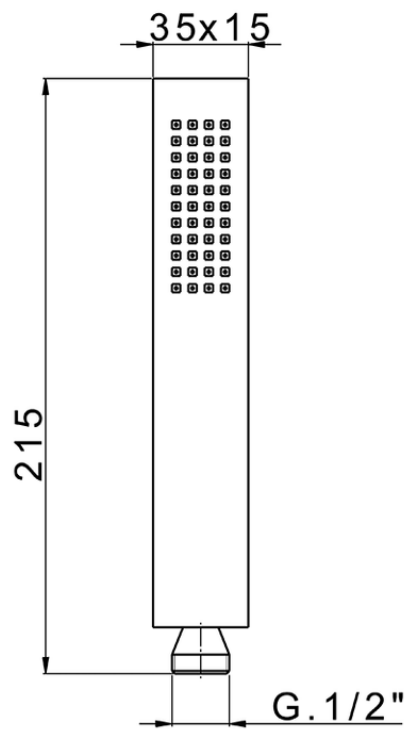

## Brass Minimal handshower SHOWER\_SS014450

SS014450

<https://en.huberitalia.com/brass-minimal-handshower-shower-ss014450>

2024-11-21