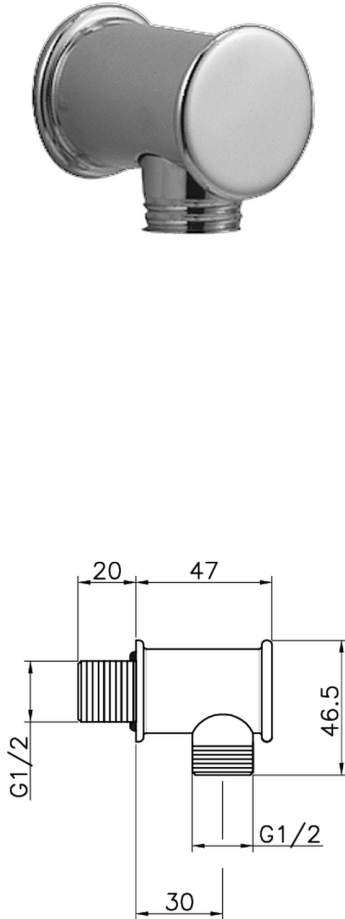

Elbow SHOWER_67.04H.

MODEL **67.04H.**

Elbow

AVAILABLE FINISHINGS

 **AC** AC Satin Brushed Nickel

 **AG** AG Antique Gold

 **BA** BA Old Bronze

 **CR** CR Chrome

 **2W** 2W Brushed Gold

CHARACTERISTICS

2024-11-24