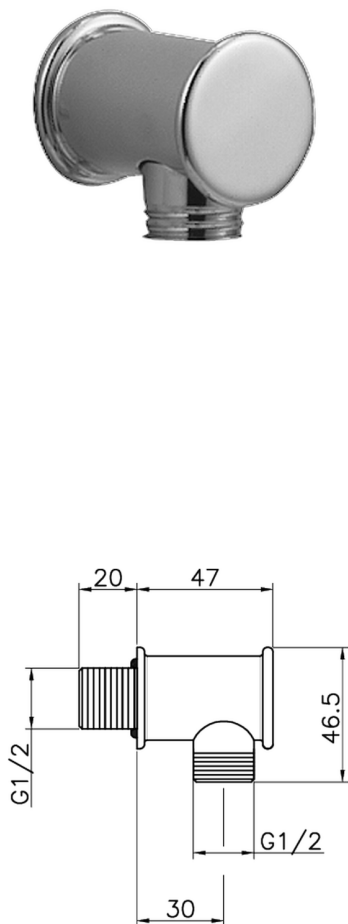

Elbow SHOWER_67.04H.

MODEL **67.04H.**

Elbow

AVAILABLE FINISHINGS

- **AC** AC Satin Brushed Nickel
- **AG** AG Antique Gold
- **BA** BA Old Bronze
- **CR** CR Chrome
- **2W** 2W Brushed Gold

CHARACTERISTICS

2024-11-23