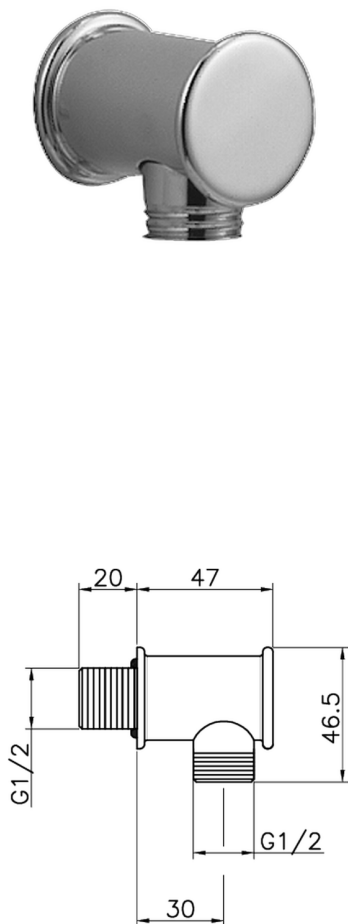

Elbow SHOWER_67.04H.

MODEL **67.04H.**

Elbow

AVAILABLE FINISHINGS

-  **AC** AC Satin Brushed Nickel
-  **AG** AG Antique Gold
-  **BA** BA Old Bronze
-  **CR** CR Chrome
-  **2W** 2W Brushed Gold

CHARACTERISTICS