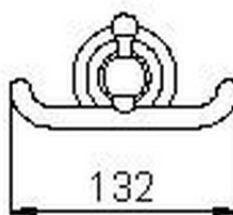

Hanger CROISSETTE_4010.01H.

4010.01H.

<https://en.huberitalia.com/hanger-croisette-4010-01h>

2024-10-29