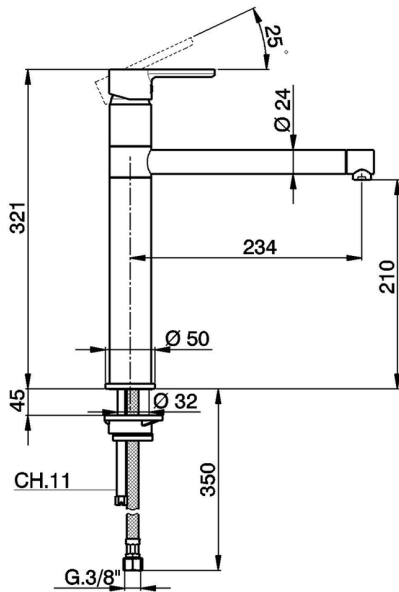

Single lever sink mixer KITCHEN_H2001580

MODEL **H2001580**

Single lever sink mixer, swivel spout, G.3/8" stainless steel flexible hoses

AVAILABLE FINISHINGS

CHARACTERISTICS

Cartridge Spare Parts **ZZ95409000**

35 mm Cartridge

EcoStop

EcoStop feature limits water flow to approximately 50% of maximum output with one point of resistance on setting. Push slightly past the middle stop only when full water output is required. This will save water up to 50%.

Single lever sink mixer KITCHEN_H2001580

H2001580

<https://en.huberitalia.com/single-lever-sink-mixer-kitchen-h2001580>

2026-06-24