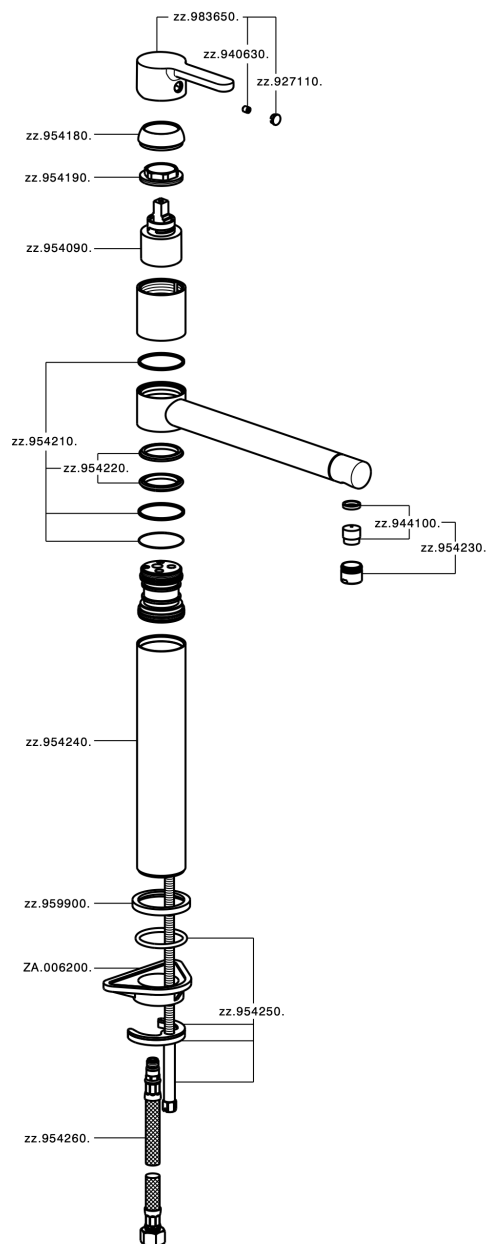

Single lever sink mixer KITCHEN_H2001580

MODEL **H2001580**

Single lever sink mixer, swivel spout, G.3/8" stainless steel flexible hoses

AVAILABLE FINISHINGS

CHARACTERISTICS

Cartridge Spare Parts **ZZ95409000**

35 mm Cartridge

EcoStop

EcoStop feature limits water flow to approximately 50% of maximum output with one point of resistance on setting. Push slightly past the middle stop only when full water output is required. This will save water up to 50%.

Single lever sink mixer KITCHEN_H2001580

H2001580

<https://en.huberitalia.com/single-lever-sink-mixer-kitchen-h2001580>

2026-04-06