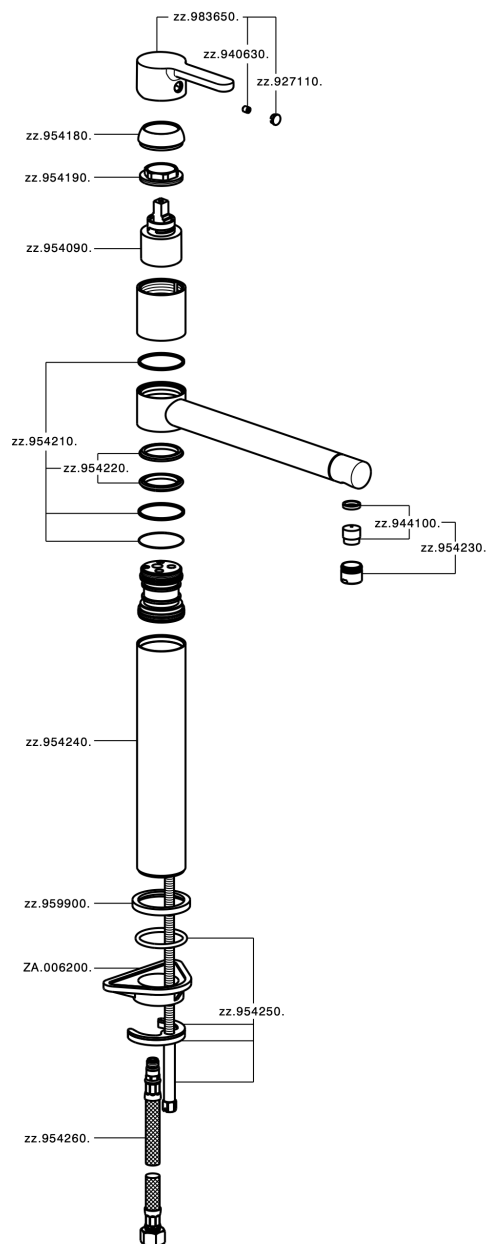

Single lever sink mixer KITCHEN_H2001580

MODEL **H2001580**

Single lever sink mixer, swivel spout, G.3/8" stainless steel flexible hoses

AVAILABLE FINISHINGS

CHARACTERISTICS

Cartridge Spare Parts **ZZ95409000**

35 mm Cartridge

EcoStop

EcoStop feature limits water flow to approximately 50% of maximum output with one point of resistance on setting. Push slightly past the middle stop only when full water output is required. This will save water up to 50%.

Single lever sink mixer KITCHEN_H2001580

H2001580

<https://en.huberitalia.com/single-lever-sink-mixer-kitchen-h2001580>

2026-05-26