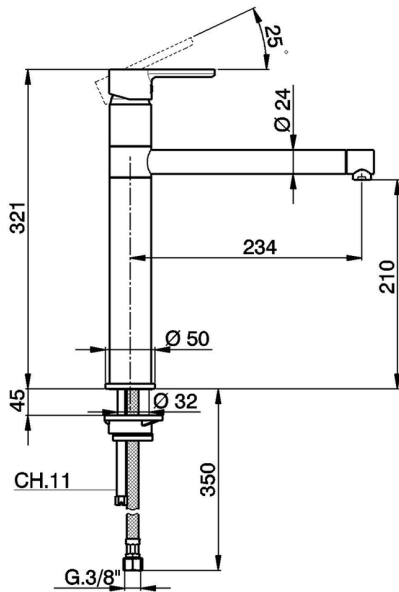

Single lever sink mixer KITCHEN_H2001580

MODEL **H2001580**

Single lever sink mixer, swivel spout, G.3/8" stainless steel flexible hoses

AVAILABLE FINISHINGS

CHARACTERISTICS

Cartridge Spare Parts **ZZ95409000**

35 mm Cartridge

EcoStop

EcoStop feature limits water flow to approximately 50% of maximum output with one point of resistance on setting. Push slightly past the middle stop only when full water output is required. This will save water up to 50%.

Single lever sink mixer KITCHEN_H2001580

H2001580

<https://en.huberitalia.com/single-lever-sink-mixer-kitchen-h2001580>

2026-04-06