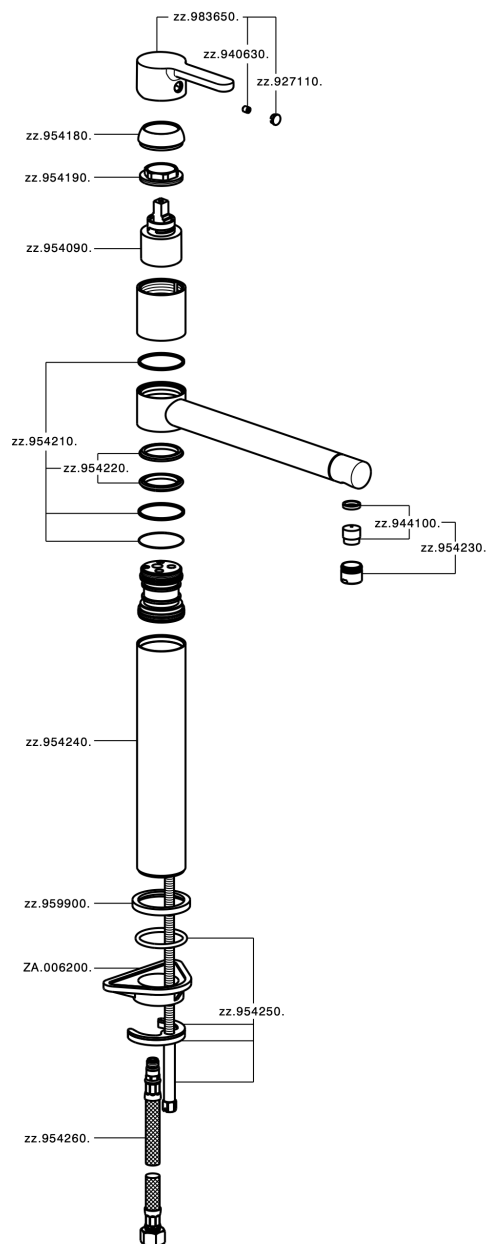

Single lever sink mixer KITCHEN_H2001580

MODEL **H2001580**

Single lever sink mixer, swivel spout, G.3/8" stainless steel flexible hoses

AVAILABLE FINISHINGS

CHARACTERISTICS

Cartridge Spare Parts **ZZ95409000**

35 mm Cartridge

EcoStop

EcoStop feature limits water flow to approximately 50% of maximum output with one point of resistance on setting. Push slightly past the middle stop only when full water output is required. This will save water up to 50%.

Single lever sink mixer KITCHEN_H2001580

H2001580

<https://en.huberitalia.com/single-lever-sink-mixer-kitchen-h2001580>

2026-06-24