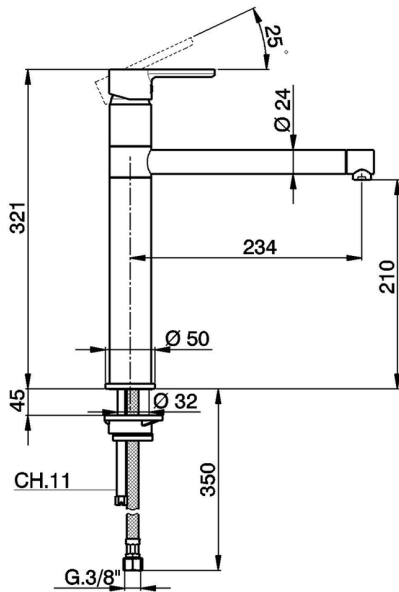

Single lever sink mixer KITCHEN_H2001580

MODEL **H2001580**

Single lever sink mixer, swivel spout, G.3/8" stainless steel flexible hoses

AVAILABLE FINISHINGS

CHARACTERISTICS

Cartridge Spare Parts **ZZ95409000**

35 mm Cartridge

EcoStop

EcoStop feature limits water flow to approximately 50% of maximum output with one point of resistance on setting. Push slightly past the middle stop only when full water output is required. This will save water up to 50%.

Single lever sink mixer KITCHEN_H2001580

H2001580

<https://en.huberitalia.com/single-lever-sink-mixer-kitchen-h2001580>

2026-05-26