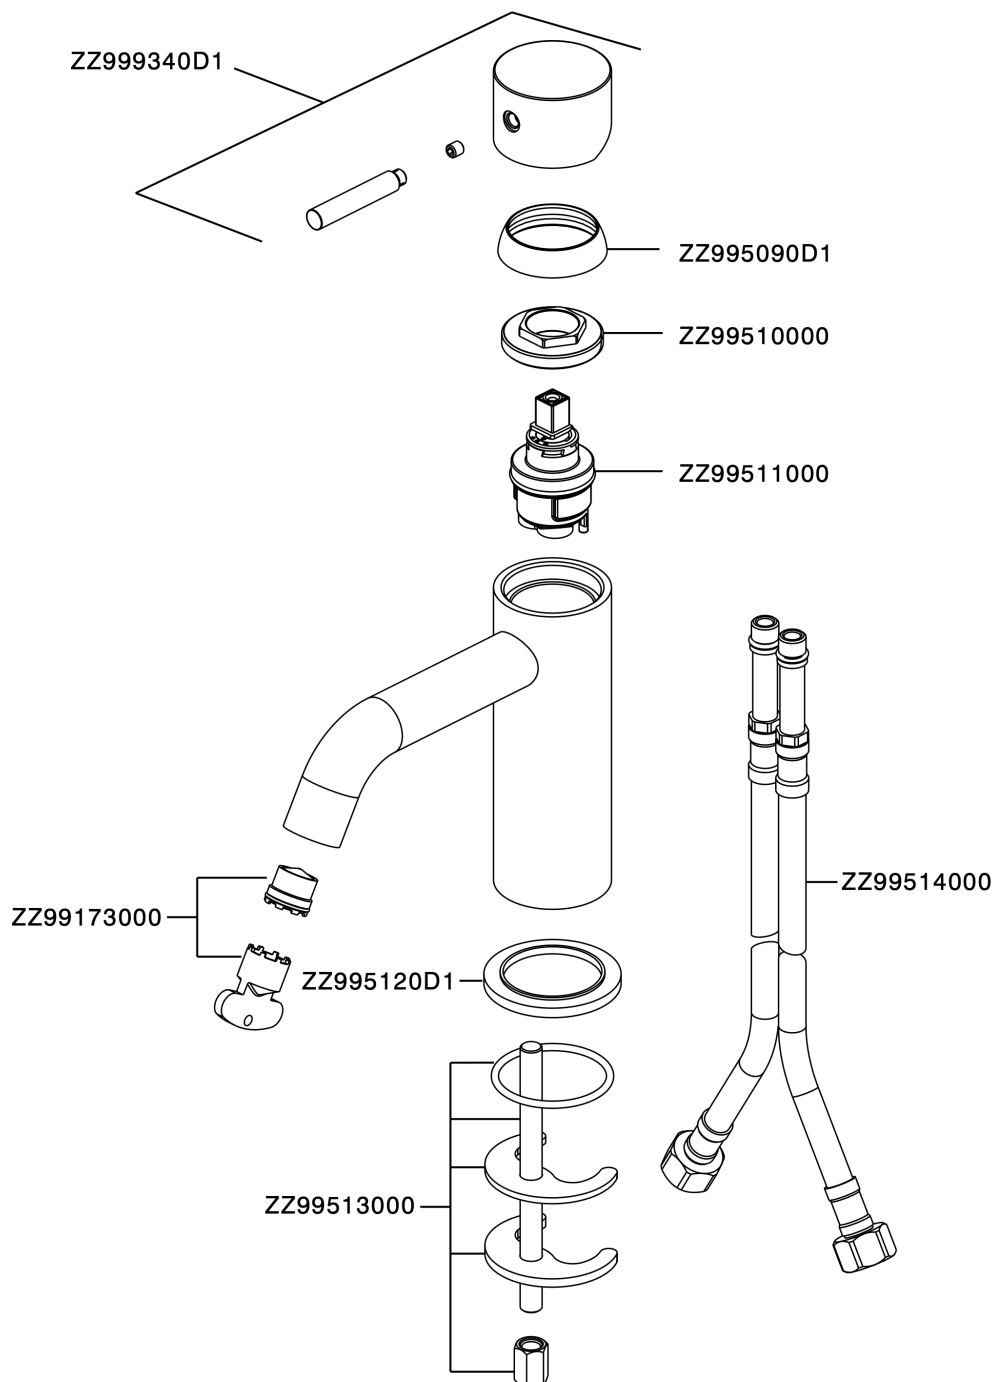

## Single lever washbasin mixer LYNOX\_LX000544

MODEL **LX000544**

Single lever washbasin mixer, without automatic pop-up waste, G.3/8" stainless steel flexible hoses, Inox AISI 316L

AVAILABLE FINISHINGS

**D1** D1 Brushed Inox

CHARACTERISTICS

Cartridge Spare Parts **ZZ99511000**

**30 mm Cartridge**

## Single lever washbasin mixer LYNOX\_LX000544

LX000544

<https://en.huberitalia.com/single-lever-washbasin-mixer-lynox-lx000544>

2026-04-06