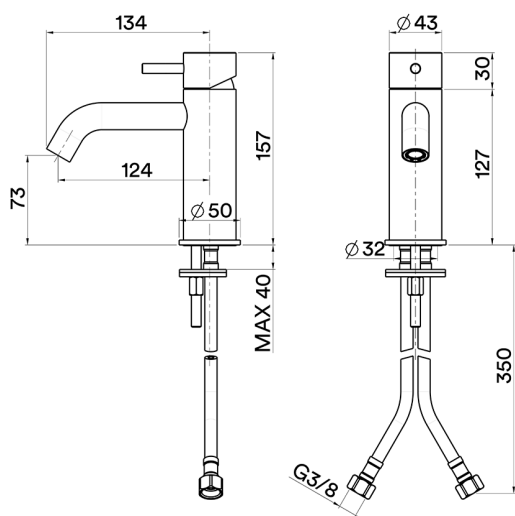

Single lever washbasin mixer LYNOX_LX000544

MODEL **LX000544**

Single lever washbasin mixer, without automatic pop-up waste, G.3/8" stainless steel flexible hoses, Inox AISI 316L

AVAILABLE FINISHINGS

D1 D1 Brushed Inox

CHARACTERISTICS

Cartridge Spare Parts **ZZ99511000**

30 mm Cartridge

Single lever washbasin mixer LYNOX_LX000544

LX000544

<https://en.huberitalia.com/single-lever-washbasin-mixer-lynox-lx000544>

2026-06-06