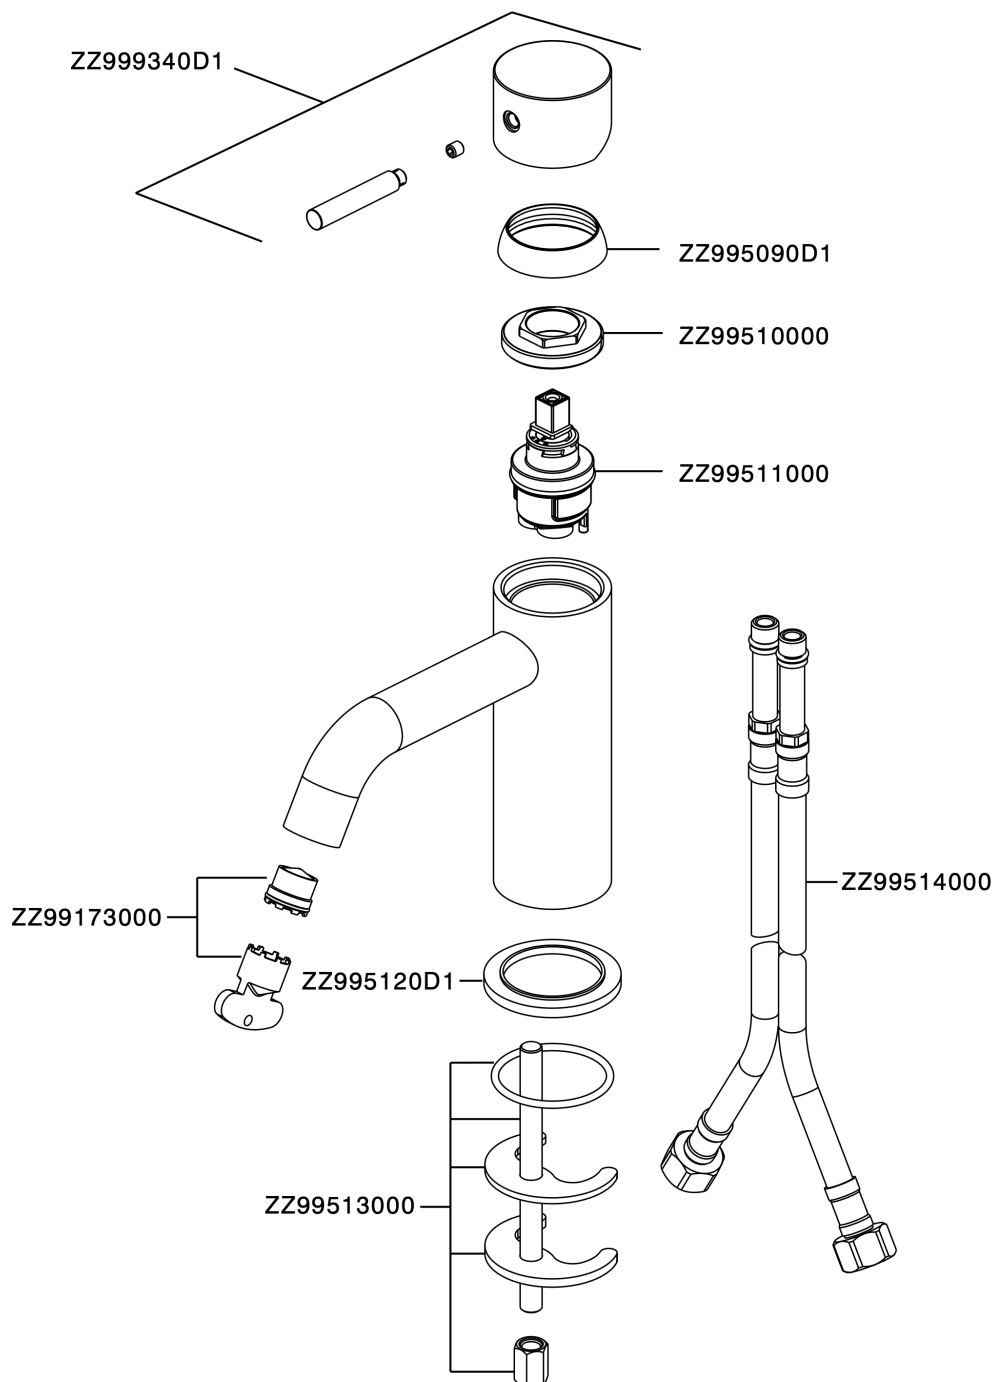

Single lever washbasin mixer LYNOX_LX000544

LX000544

<https://en.huberitalia.com/single-lever-washbasin-mixer-lynox-lx000544>

2026-06-06