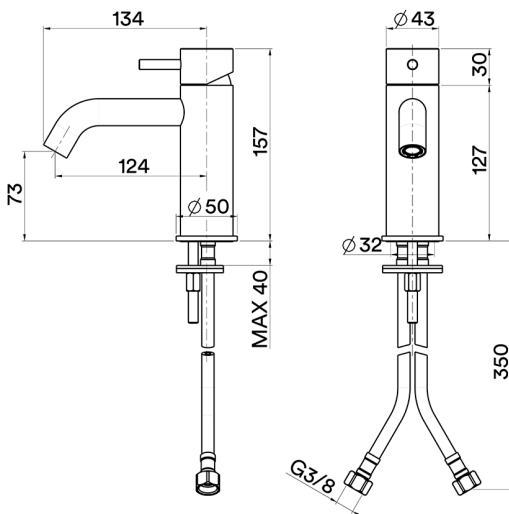

## Single lever washbasin mixer LYNOX\_LX000544

MODEL **LX000544**

Single lever washbasin mixer, without automatic pop-up waste, G.3/8" stainless steel flexible hoses, Inox AISI 316L

AVAILABLE FINISHINGS

**D1** D1 Brushed Inox

CHARACTERISTICS

Cartridge Spare Parts **ZZ99511000**

**30 mm Cartridge**

## Single lever washbasin mixer LYNOX\_LX000544

LX000544

<https://en.huberitalia.com/single-lever-washbasin-mixer-lynox-lx000544>

2026-04-06