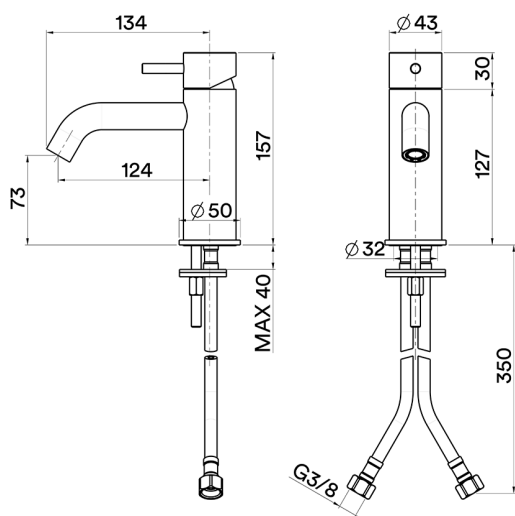

## Single lever washbasin mixer LYNOX\_LX000544

MODEL **LX000544**

Single lever washbasin mixer, without automatic pop-up waste, G.3/8" stainless steel flexible hoses, Inox AISI 316L

AVAILABLE FINISHINGS

**D1** D1 Brushed Inox

CHARACTERISTICS

Cartridge Spare Parts **ZZ99511000**

**30 mm Cartridge**

## Single lever washbasin mixer LYNOX\_LX000544

LX000544

<https://en.huberitalia.com/single-lever-washbasin-mixer-lynox-lx000544>

2026-06-06