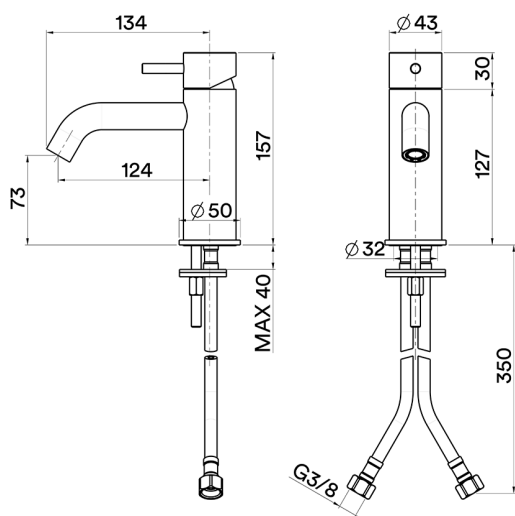

## Single lever washbasin mixer LYNOX\_LX000544

MODEL **LX000544**

Single lever washbasin mixer, without automatic pop-up waste, G.3/8" stainless steel flexible hoses, Inox AISI 316L

AVAILABLE FINISHINGS

**D1** D1 Brushed Inox

CHARACTERISTICS

Cartridge Spare Parts **ZZ99511000**

**30 mm Cartridge**

## Single lever washbasin mixer LYNOX\_LX000544

LX000544

<https://en.huberitalia.com/single-lever-washbasin-mixer-lynnox-lx000544>

2026-06-26