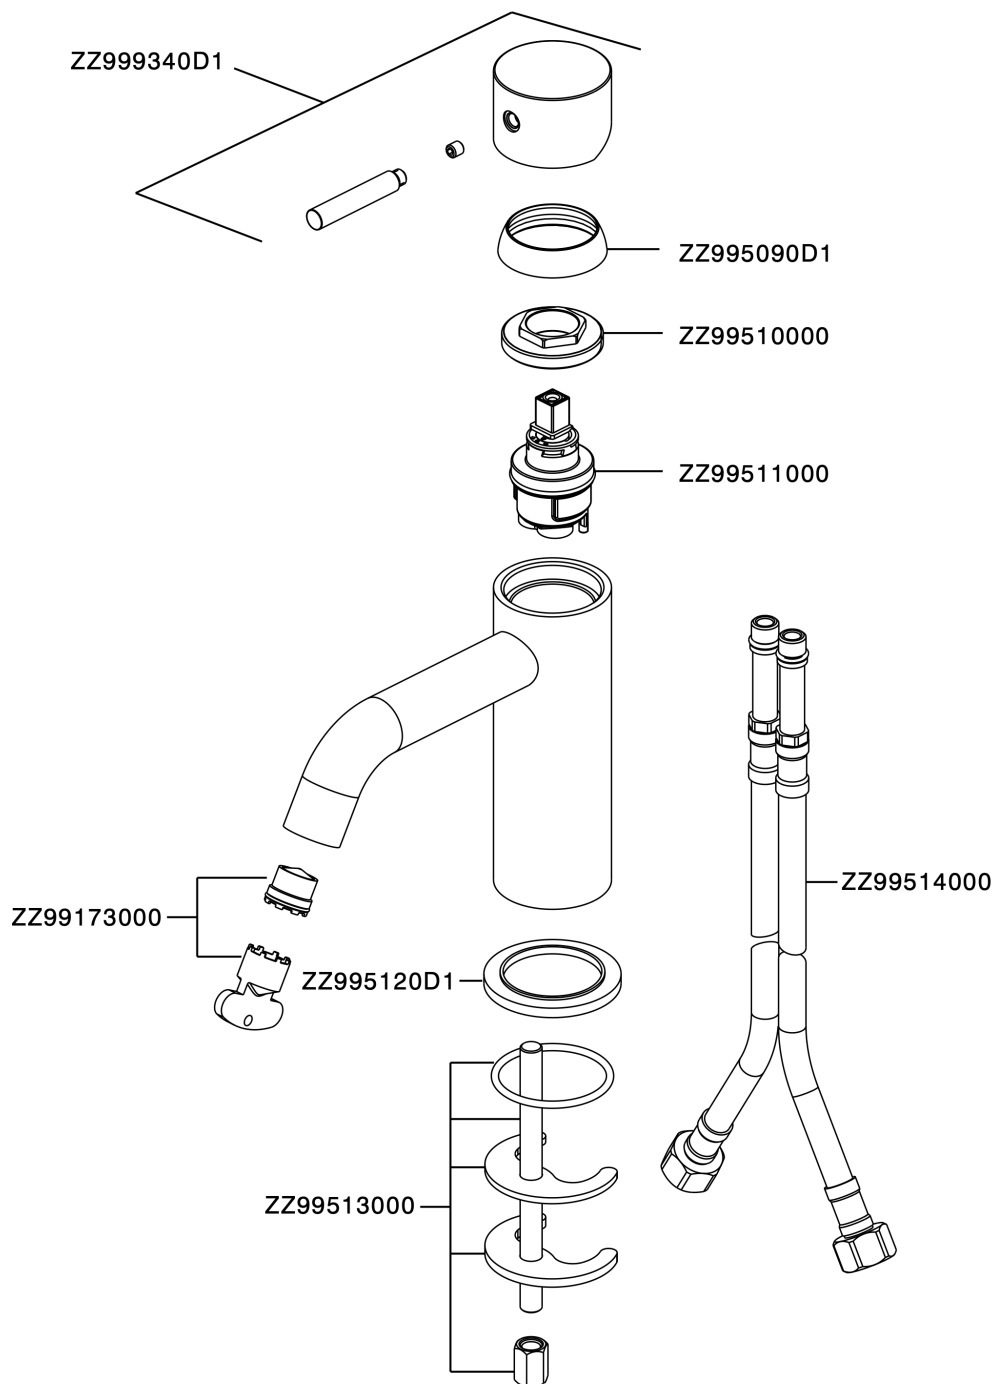

## Single lever washbasin mixer LYNOX\_LX000544

MODEL **LX000544**

Single lever washbasin mixer, without automatic pop-up waste, G.3/8" stainless steel flexible hoses, Inox AISI 316L

AVAILABLE FINISHINGS

**D1** D1 Brushed Inox

CHARACTERISTICS

Cartridge Spare Parts **ZZ99511000**

**30 mm Cartridge**

## Single lever washbasin mixer LYNOX\_LX000544

LX000544

<https://en.huberitalia.com/single-lever-washbasin-mixer-lynnox-lx000544>

2026-06-26