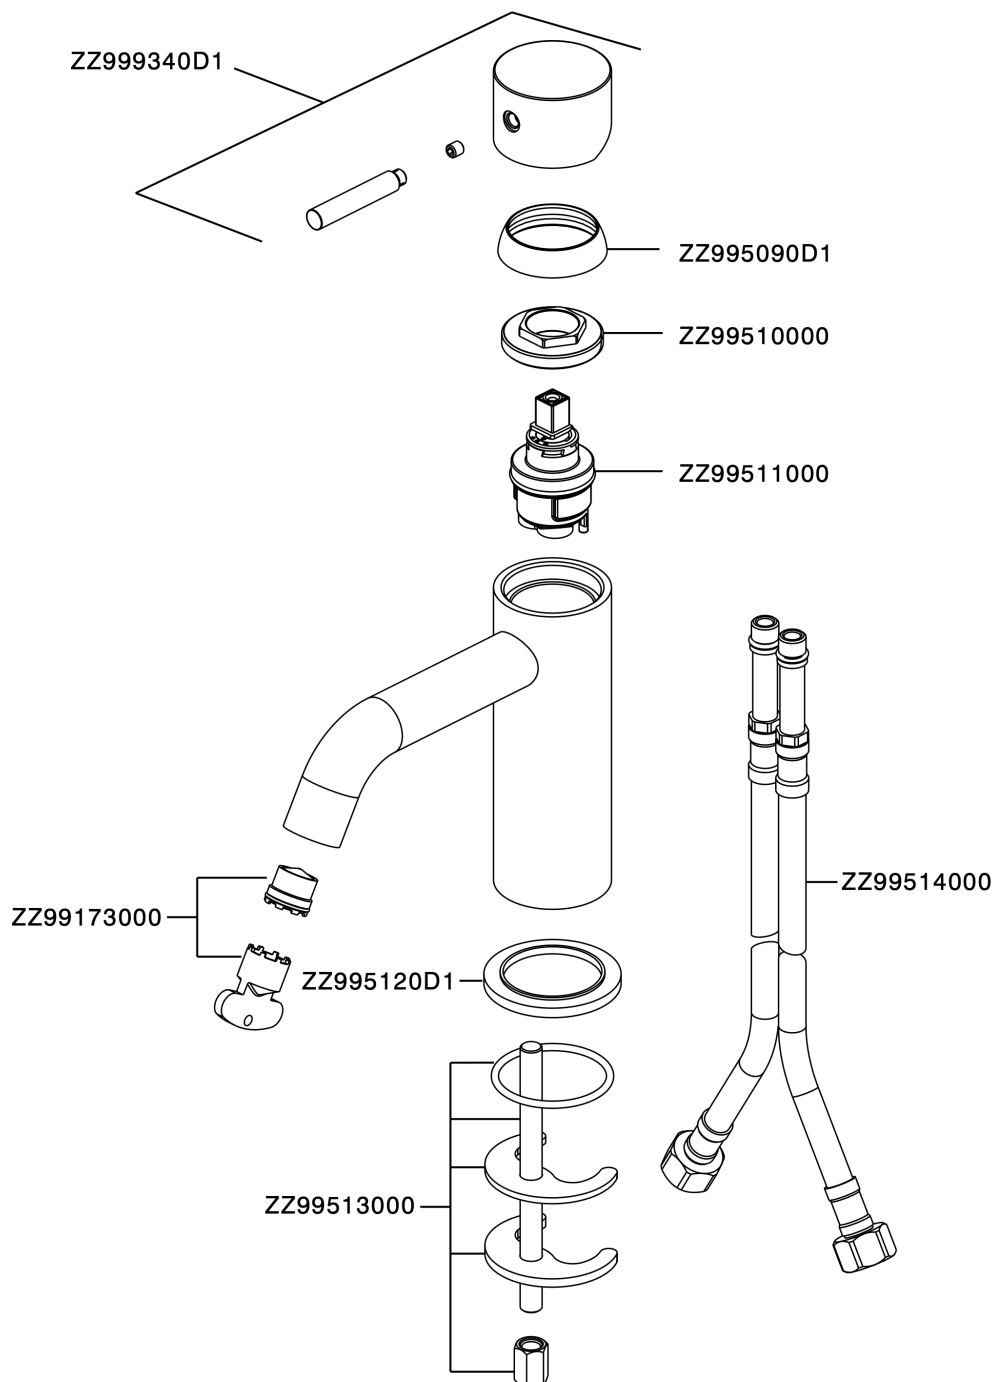

## Single lever washbasin mixer LYNOX\_LX000544

MODEL **LX000544**

Single lever washbasin mixer, without automatic pop-up waste, G.3/8" stainless steel flexible hoses, Inox AISI 316L

AVAILABLE FINISHINGS

**D1** D1 Brushed Inox

CHARACTERISTICS

Cartridge Spare Parts **ZZ99511000**

**30 mm Cartridge**

## Single lever washbasin mixer LYNOX\_LX000544

LX000544

<https://en.huberitalia.com/single-lever-washbasin-mixer-lynox-lx000544>

2026-06-06