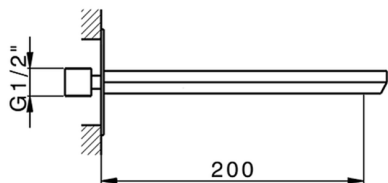

Filler spout HARLOCK_HC000241

MODEL **HC000241**

Filler spout, L.200 mm, 1/2" M connection

AVAILABLE FINISHINGS

- **21** 21 Chrome
- **2P** 2P Rose Gold
- **2Q** 2Q Black Titanium
- **40** 40 Matt Black
- **4Q** 4Q Matt White

CHARACTERISTICS

2024-12-19