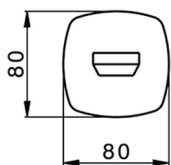

Filler spout HARLOCK_HC000241

MODEL **HC000241**

Filler spout, L.200 mm, 1/2" M connection

AVAILABLE FINISHINGS

- **21** 21 Chrome
- **2P** 2P Rose Gold
- **2Q** 2Q Black Titanium
- **40** 40 Matt Black
- **4Q** 4Q Matt White

CHARACTERISTICS

2024-12-19