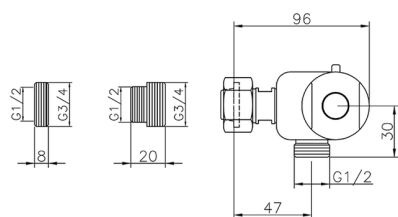

AVAILABLE FINISHINGS

CHARACTERISTICS

Cartridge Spare Parts **24.04A.PP**

8x20 Plus P Thermostatic Valve

Thermostatic

The Huber thermostatic is your personal water manager, helping you to handle, control and save water and energy.