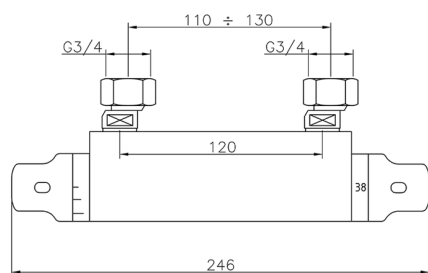

Thermostatic

The Huber thermostatic is your personal water manager, helping you to handle, control and save water and energy.

2025-01-05