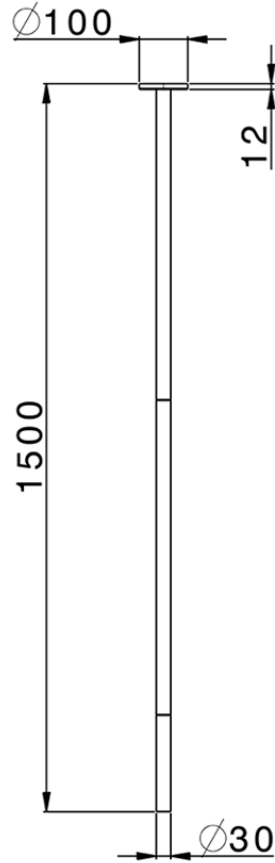

Ceiling-mounted basin spout NUOVA KIRUNA_ZB010540

ZB010540

<https://en.huberitalia.com/ceiling-mounted-basin-spout-nuova-kiruna-zb010540>

2024-09-19