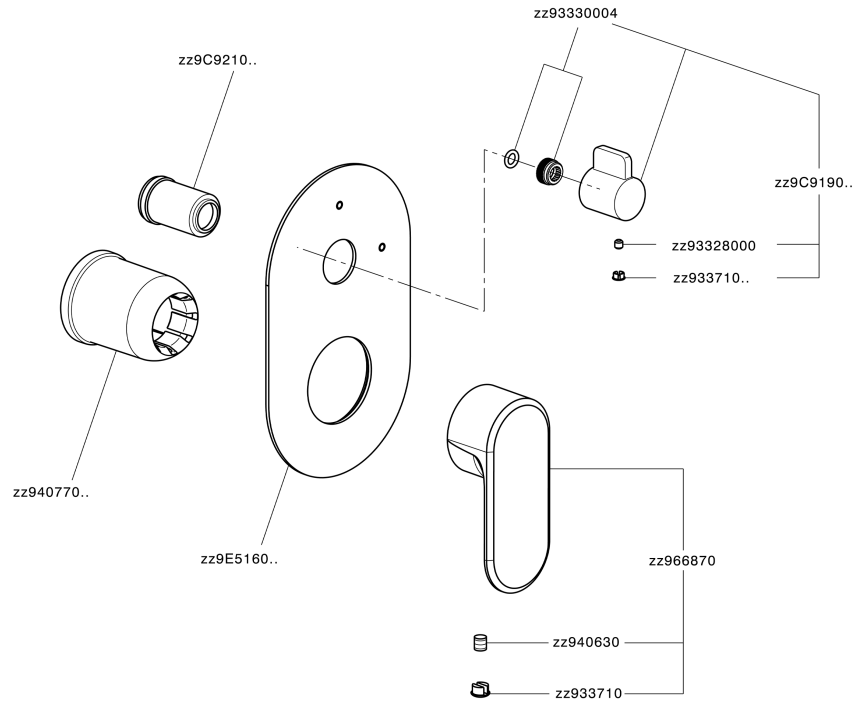

Exposed part for concealed 2-outlet mixer LEVITY_LY002300

LY002300

<https://en.huberitalia.com/exposed-part-for-concealed-2-outlet-mixer-levity-ly002300>

Concealed single lever bath-shower mixer Easy-Box CONCEALED_ZB000230

ZB000230 <https://en.huberitalia.com/concealed-single-lever-bath-shower-mixer-easy-box-concealed-zb000230>

2024-11-22