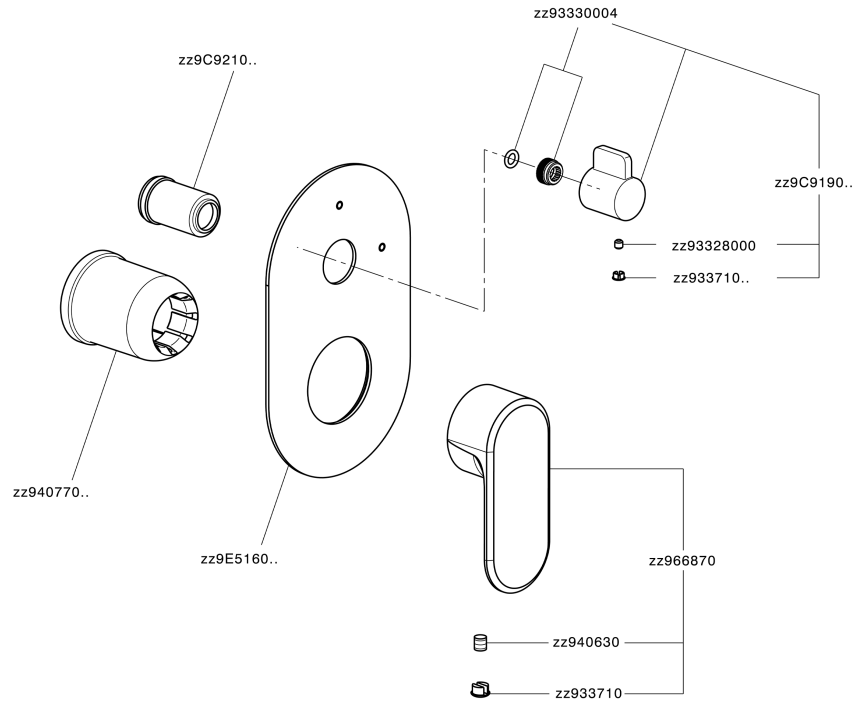

Exposed part for concealed 2-outlet mixer LEVITY_LY002300

MODEL **LY002300**

Exposed part for concealed 2-outlet mixer, 2-Way rotating diverter, without concealed part, for item Easy-Box ZB000230

AVAILABLE FINISHINGS

Exposed part for concealed 2-outlet mixer LEVITY_LY002300

LY002300

<https://en.huberitalia.com/exposed-part-for-concealed-2-outlet-mixer-levity-ly002300>

Concealed single lever bath-shower mixer Easy-Box CONCEALED_ZB000230

MODEL **ZB000230**

Concealed single lever bath-shower mixer Easy-Box, 2-Way rotating diverter, without trim kit, with protection guard box

AVAILABLE FINISHINGS

04 04 Without finishing

CHARACTERISTICS

Concealed **1**
 Cartridge Spare Parts **ZZ92909000**
35 mm Cartridge

Piastra/Plate/Plaque/Platte/Placa

2-3mm: XX 65-85

10mm: XX 60-80

2024-11-22