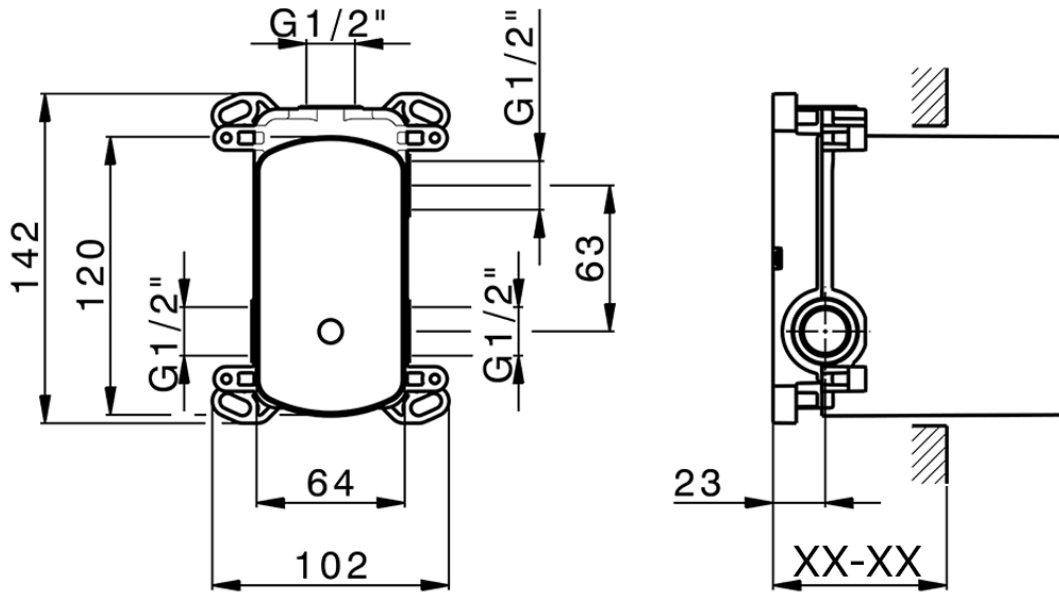

## Exposed part for concealed 2-outlet mixer LEVITY\_LY002300

LY002300

<https://en.huberitalia.com/exposed-part-for-concealed-2-outlet-mixer-levity-ly002300>

Piastra/Plate/Plaque/Platte/Placa

2-3mm: XX 65-85

10mm: XX 60-80