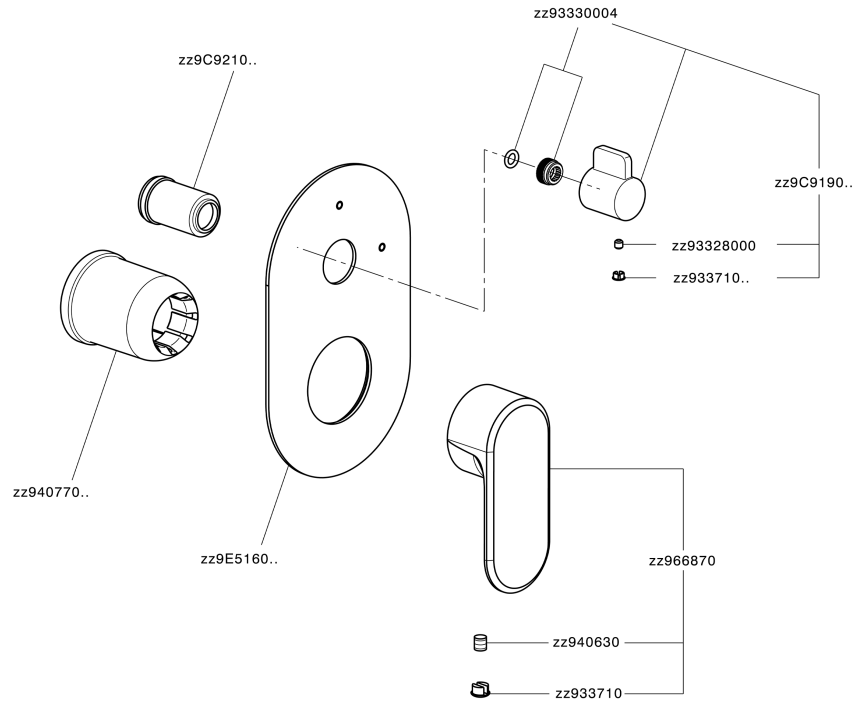

Exposed part for concealed 2-outlet mixer LEVITY_LY002300

LY002300

<https://en.huberitalia.com/exposed-part-for-concealed-2-outlet-mixer-levity-ly002300>

Concealed single lever bath-shower mixer Easy-Box CONCEALED_ZB000230

ZB000230 <https://en.huberitalia.com/concealed-single-lever-bath-shower-mixer-easy-box-concealed-zb000230>

2024-11-14