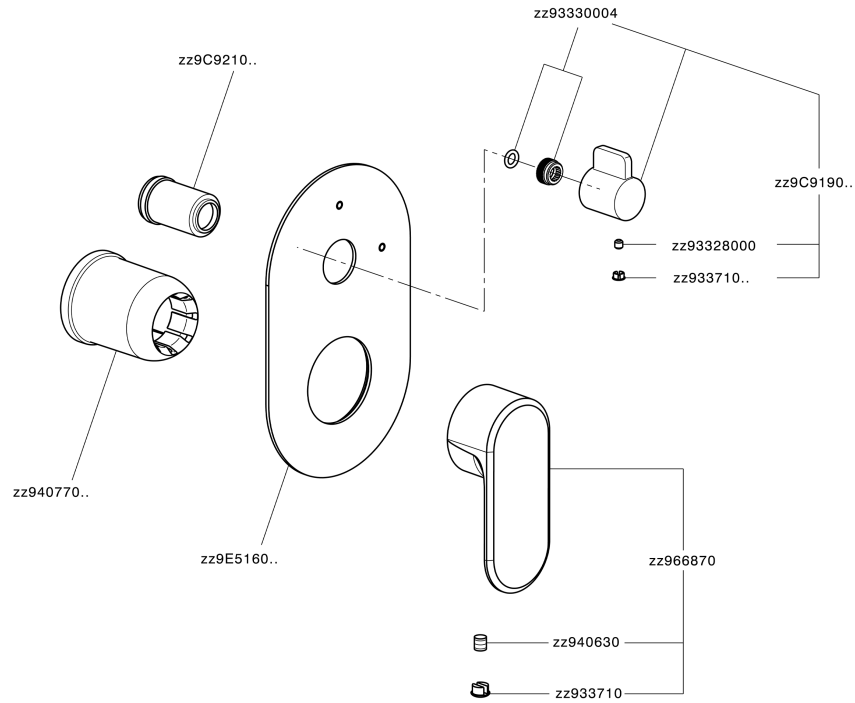

Exposed part for concealed 2-outlet mixer LEVITY_LY002300

MODEL **LY002300**

Exposed part for concealed 2-outlet mixer, 2-Way rotating diverter, without concealed part, for item Easy-Box ZB000230

AVAILABLE FINISHINGS

Exposed part for concealed 2-outlet mixer LEVITY_LY002300

LY002300

<https://en.huberitalia.com/exposed-part-for-concealed-2-outlet-mixer-levity-ly002300>

Concealed single lever bath-shower mixer Easy-Box CONCEALED_ZB000230

MODEL **ZB000230**

Concealed single lever bath-shower mixer Easy-Box, 2-Way rotating diverter, without trim kit, with protection guard box

AVAILABLE FINISHINGS

CHARACTERISTICS

Concealed **1**
 Cartridge Spare Parts **ZZ92909000**
35 mm Cartridge

Piastra/Plate/Plaque/Platte/Placa

2-3mm: XX 65-85

10mm: XX 60-80

2024-11-22