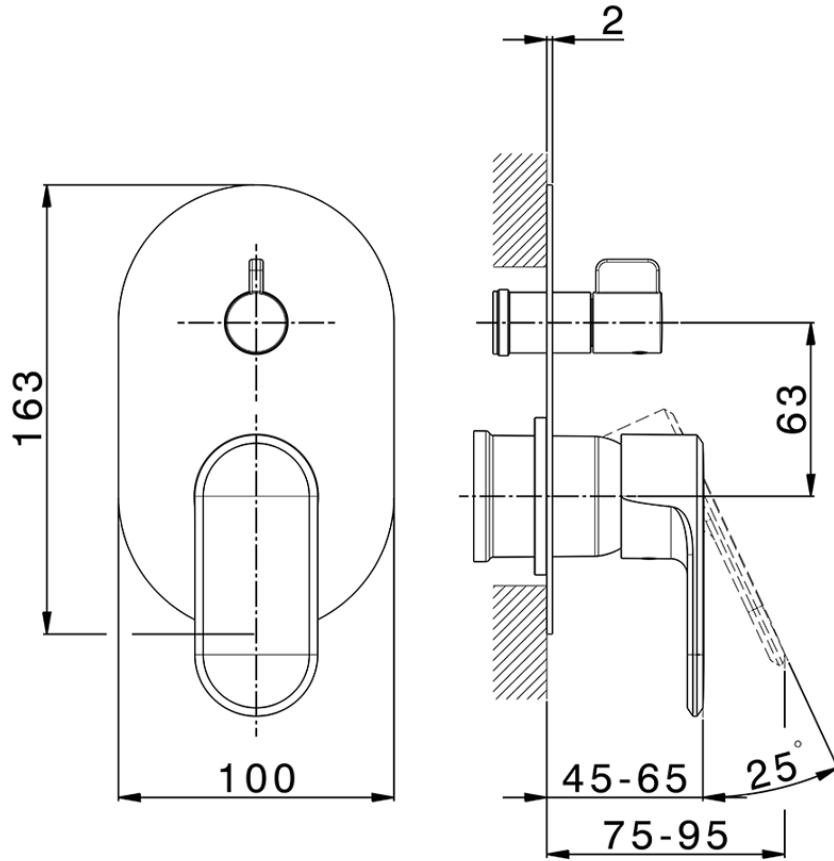

Exposed part for concealed 2-outlet mixer LEVITY_LY002300

LY002300

<https://en.huberitalia.com/exposed-part-for-concealed-2-outlet-mixer-levity-ly002300>

Piastra/Plate/Plaque/Platte/Placa

2-3mm: XX 65-85

10mm: XX 60-80