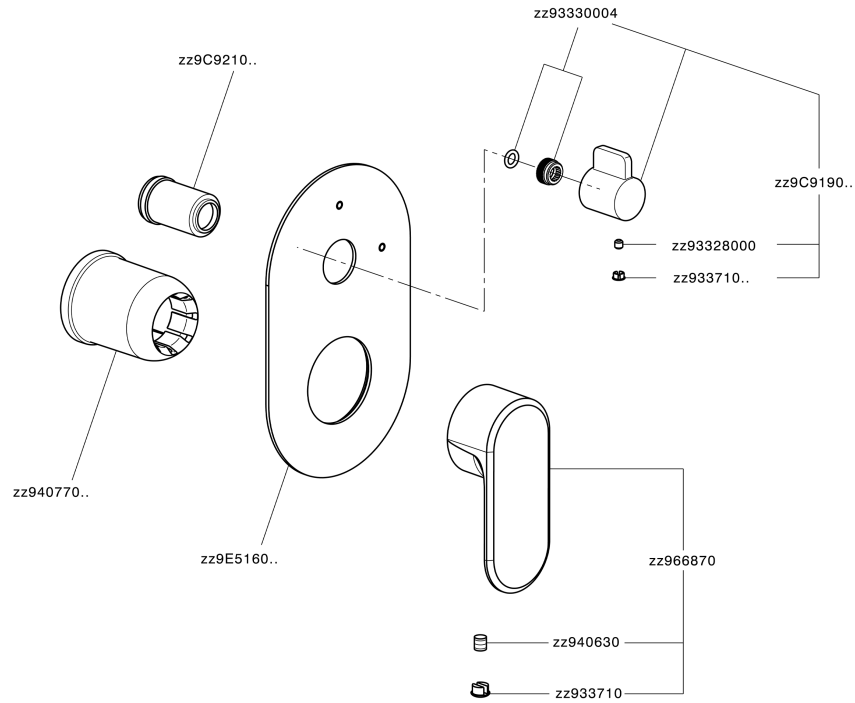

Exposed part for concealed 2-outlet mixer LEVITY_LY002300

LY002300

<https://en.huberitalia.com/exposed-part-for-concealed-2-outlet-mixer-levity-ly002300>

Concealed single lever bath-shower mixer Easy-Box CONCEALED_ZB000230

ZB000230 <https://en.huberitalia.com/concealed-single-lever-bath-shower-mixer-easy-box-concealed-zb000230>

2024-11-14