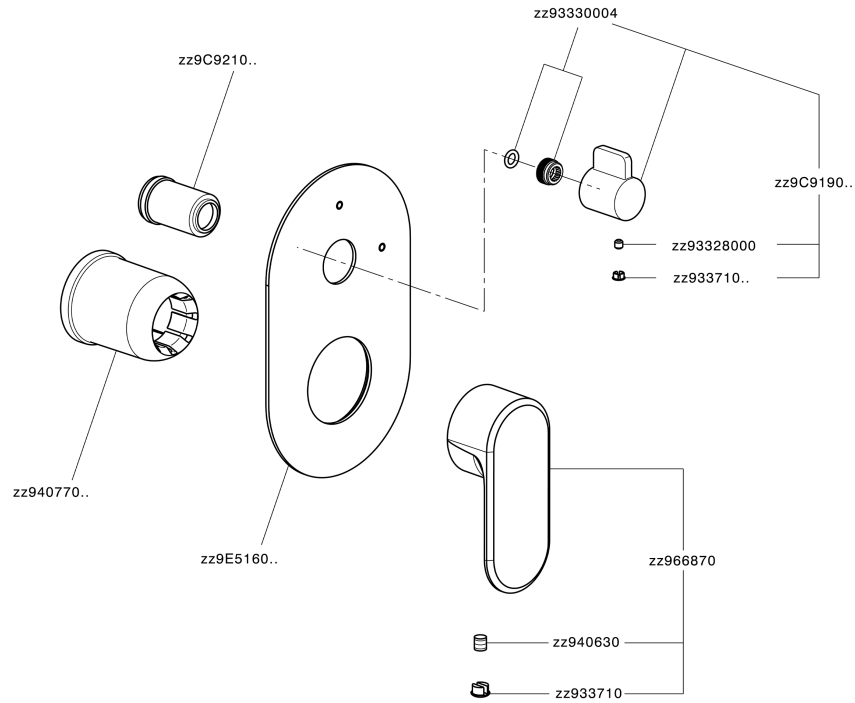

## Exposed part for concealed 2-outlet mixer LEVITY\_LY002300

LY002300

<https://en.huberitalia.com/exposed-part-for-concealed-2-outlet-mixer-levity-ly002300>

Concealed single lever bath-shower mixer Easy-Box CONCEALED\_ZB000230

ZB000230 <https://en.huberitalia.com/concealed-single-lever-bath-shower-mixer-easy-box-concealed-zb000230>

2024-11-25