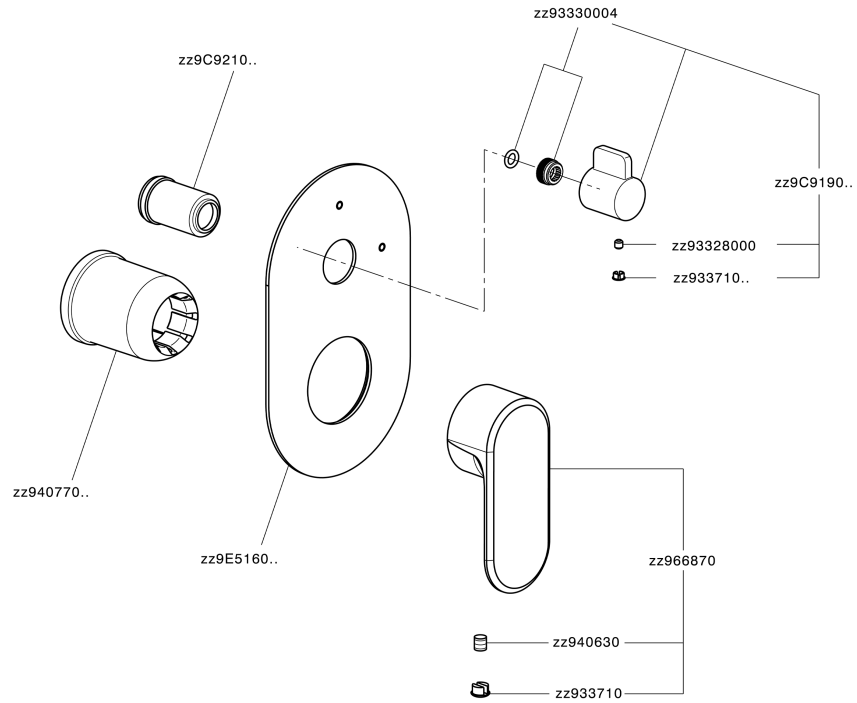

Exposed part for concealed 2-outlet mixer LEVITY_LY002300

MODEL **LY002300**

Exposed part for concealed 2-outlet mixer, 2-Way rotating diverter, without concealed part, for item Easy-Box ZB000230

AVAILABLE FINISHINGS

Exposed part for concealed 2-outlet mixer LEVITY_LY002300

LY002300

<https://en.huberitalia.com/exposed-part-for-concealed-2-outlet-mixer-levity-ly002300>

Concealed single lever bath-shower mixer Easy-Box CONCEALED_ZB000230

MODEL **ZB000230**

Concealed single lever bath-shower mixer Easy-Box, 2-Way rotating diverter, without trim kit, with protection guard box

AVAILABLE FINISHINGS

CHARACTERISTICS

Concealed **1**
 Cartridge Spare Parts **ZZ92909000**
35 mm Cartridge

Piastra/Plate/Plaque/Platte/Placa

2-3mm: XX 65-85

10mm: XX 60-80

2024-11-14