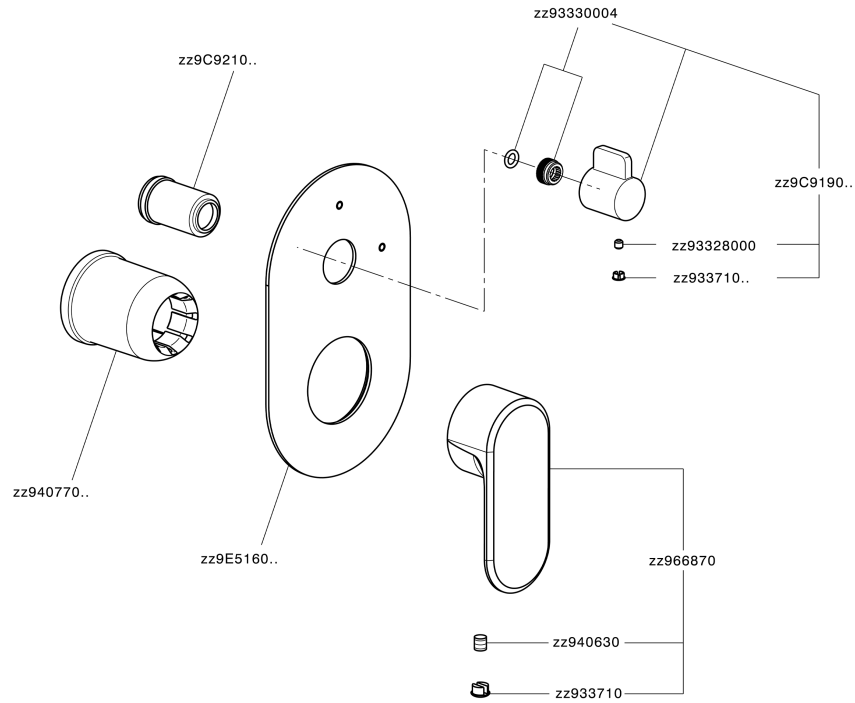

Exposed part for concealed 2-outlet mixer LEVITY_LY002300

MODEL **LY002300**

Exposed part for concealed 2-outlet mixer, 2-Way rotating diverter, without concealed part, for item Easy-Box ZB000230

AVAILABLE FINISHINGS

Exposed part for concealed 2-outlet mixer LEVITY_LY002300

LY002300

<https://en.huberitalia.com/exposed-part-for-concealed-2-outlet-mixer-levity-ly002300>

Concealed single lever bath-shower mixer Easy-Box CONCEALED_ZB000230

MODEL **ZB000230**

Concealed single lever bath-shower mixer Easy-Box, 2-Way rotating diverter, without trim kit, with protection guard box

AVAILABLE FINISHINGS

04 04 Without finishing

CHARACTERISTICS

Concealed **1**
 Cartridge Spare Parts **ZZ92909000**
35 mm Cartridge

Piastra/Plate/Plaque/Platte/Placa

2-3mm: XX 65-85

10mm: XX 60-80

2024-11-25