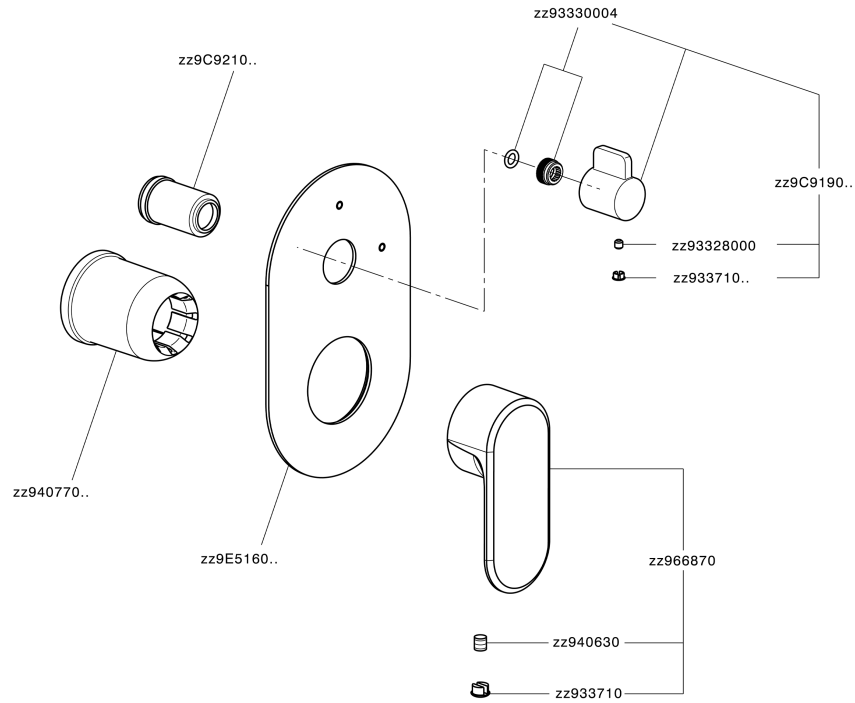

## Exposed part for concealed 2-outlet mixer LEVITY\_LY002300

LY002300

<https://en.huberitalia.com/exposed-part-for-concealed-2-outlet-mixer-levity-ly002300>

Concealed single lever bath-shower mixer Easy-Box CONCEALED\_ZB000230

ZB000230 <https://en.huberitalia.com/concealed-single-lever-bath-shower-mixer-easy-box-concealed-zb000230>

2024-11-14