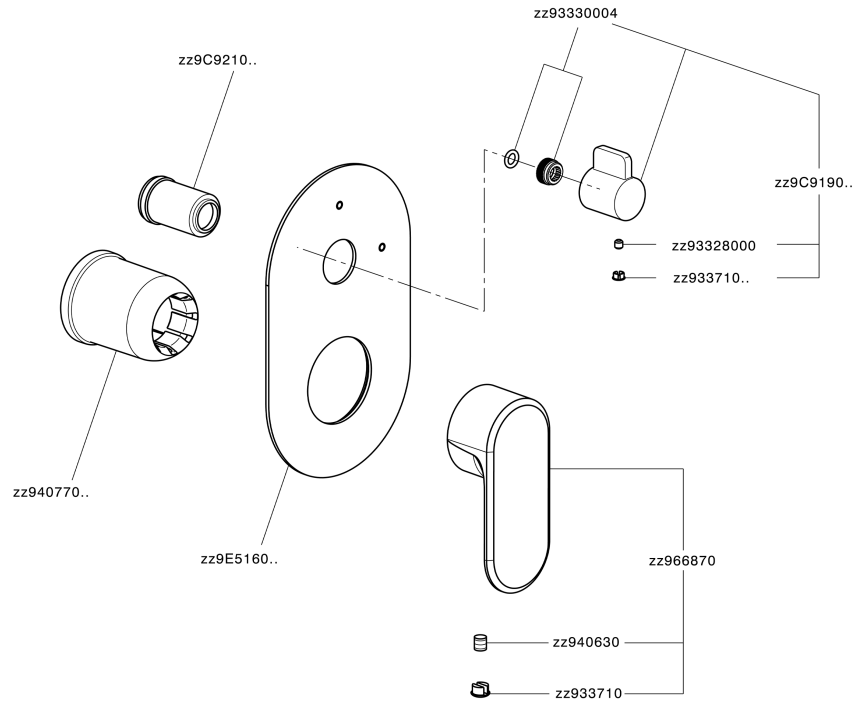

## Exposed part for concealed 2-outlet mixer LEVITY\_LY002300

LY002300

<https://en.huberitalia.com/exposed-part-for-concealed-2-outlet-mixer-levity-ly002300>

Concealed single lever bath-shower mixer Easy-Box CONCEALED\_ZB000230

ZB000230 <https://en.huberitalia.com/concealed-single-lever-bath-shower-mixer-easy-box-concealed-zb000230>

2024-11-22