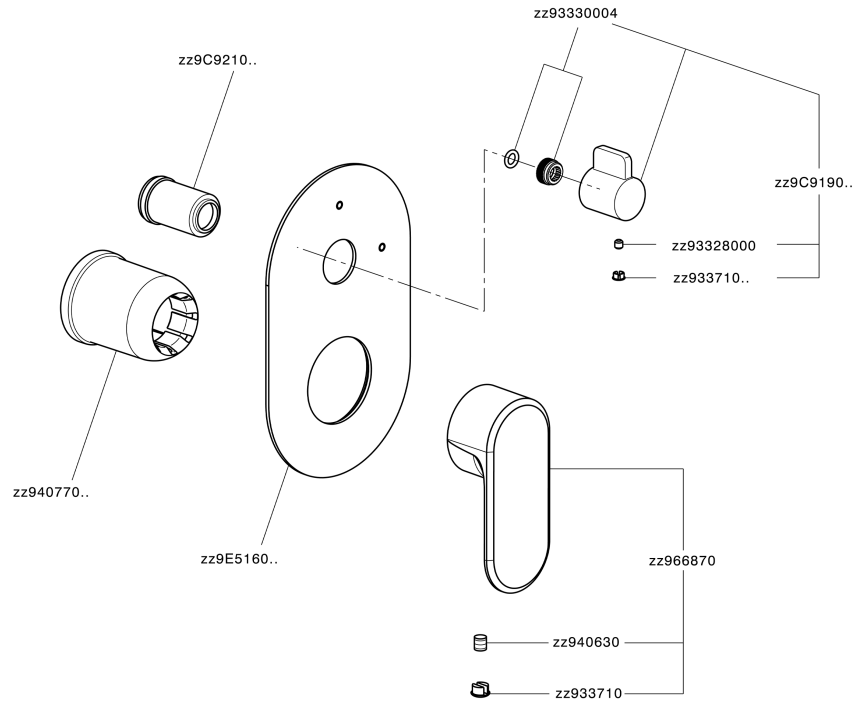

## Exposed part for concealed 2-outlet mixer LEVITY\_LY002300

MODEL **LY002300**

Exposed part for concealed 2-outlet mixer, 2-Way rotating diverter, without concealed part, for item Easy-Box ZB000230

## Exposed part for concealed 2-outlet mixer LEVITY\_LY002300

LY002300

<https://en.huberitalia.com/exposed-part-for-concealed-2-outlet-mixer-levity-ly002300>

## Concealed single lever bath-shower mixer Easy-Box CONCEALED\_ZB000230

MODEL **ZB000230**

Concealed single lever bath-shower mixer Easy-Box, 2-Way rotating diverter, without trim kit, with protection guard box

AVAILABLE FINISHINGS

CHARACTERISTICS

Concealed **1**  
 Cartridge Spare Parts **ZZ92909000**  
**35 mm Cartridge**

Piastra/Plate/Plaque/Platte/Placa

2-3mm: XX 65-85

10mm: XX 60-80

2024-11-22