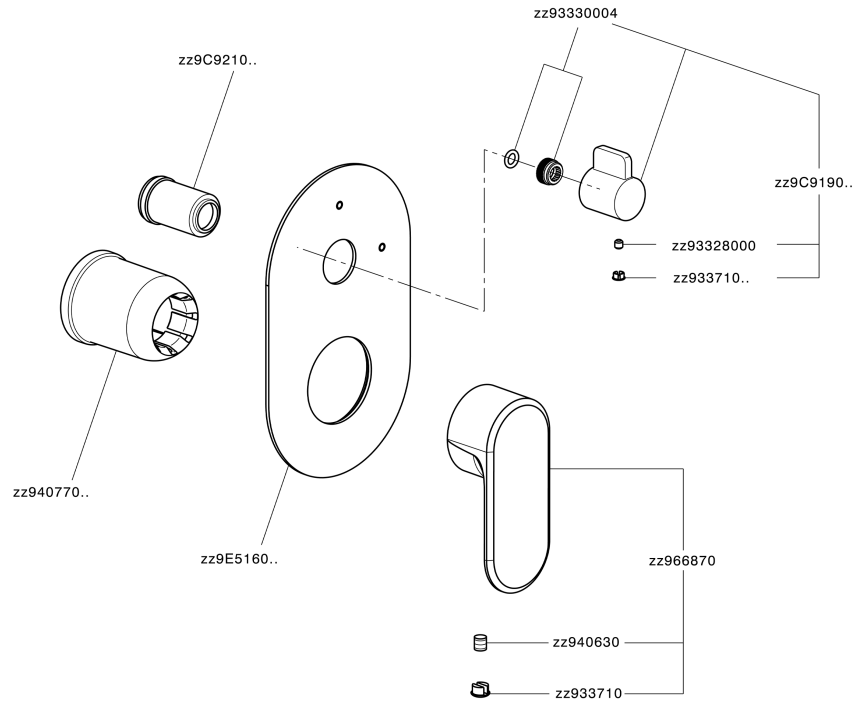

## Exposed part for concealed 2-outlet mixer LEVITY\_LY002300

MODEL **LY002300**

Exposed part for concealed 2-outlet mixer, 2-Way rotating diverter, without concealed part, for item Easy-Box ZB000230

## Exposed part for concealed 2-outlet mixer LEVITY\_LY002300

LY002300

<https://en.huberitalia.com/exposed-part-for-concealed-2-outlet-mixer-levity-ly002300>

## Concealed single lever bath-shower mixer Easy-Box CONCEALED\_ZB000230

MODEL **ZB000230**

Concealed single lever bath-shower mixer Easy-Box, 2-Way rotating diverter, without trim kit, with protection guard box

AVAILABLE FINISHINGS

CHARACTERISTICS

Concealed **1**  
 Cartridge Spare Parts **ZZ92909000**  
**35 mm Cartridge**

Piastra/Plate/Plaque/Platte/Placa

2-3mm: XX 65-85

10mm: XX 60-80

2024-11-14