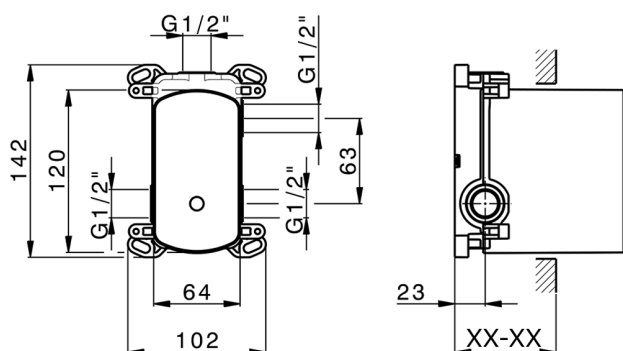

## Concealed single lever bath-shower mixer Easy-Box CONCEALED\_ZB000230

MODEL **ZB000230**

Concealed single lever bath-shower mixer Easy-Box, 2-Way rotating diverter, without trim kit, with protection guard box

AVAILABLE FINISHINGS

CHARACTERISTICS

Concealed **1**  
 Cartridge Spare Parts **ZZ92909000**  
**35 mm Cartridge**

Piastra/Plate/Plaque/Platte/Placa

2-3mm: XX 65-85

10mm: XX 60-80

2024-11-22