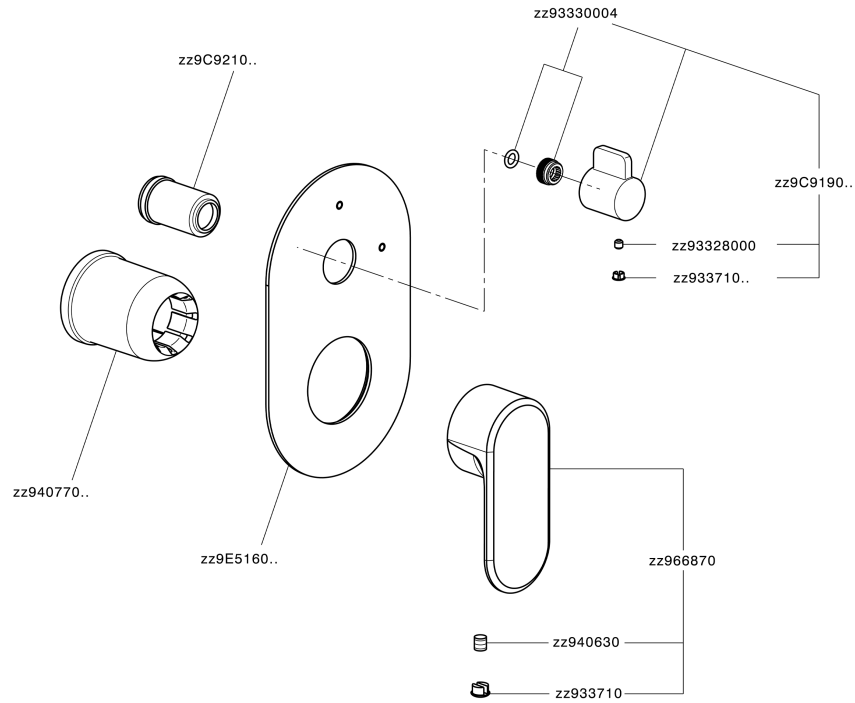

Exposed part for concealed 2-outlet mixer LEVITY_LY002300

LY002300

<https://en.huberitalia.com/exposed-part-for-concealed-2-outlet-mixer-levity-ly002300>

Concealed single lever bath-shower mixer Easy-Box CONCEALED_ZB000230

ZB000230 <https://en.huberitalia.com/concealed-single-lever-bath-shower-mixer-easy-box-concealed-zb000230>

2024-11-21