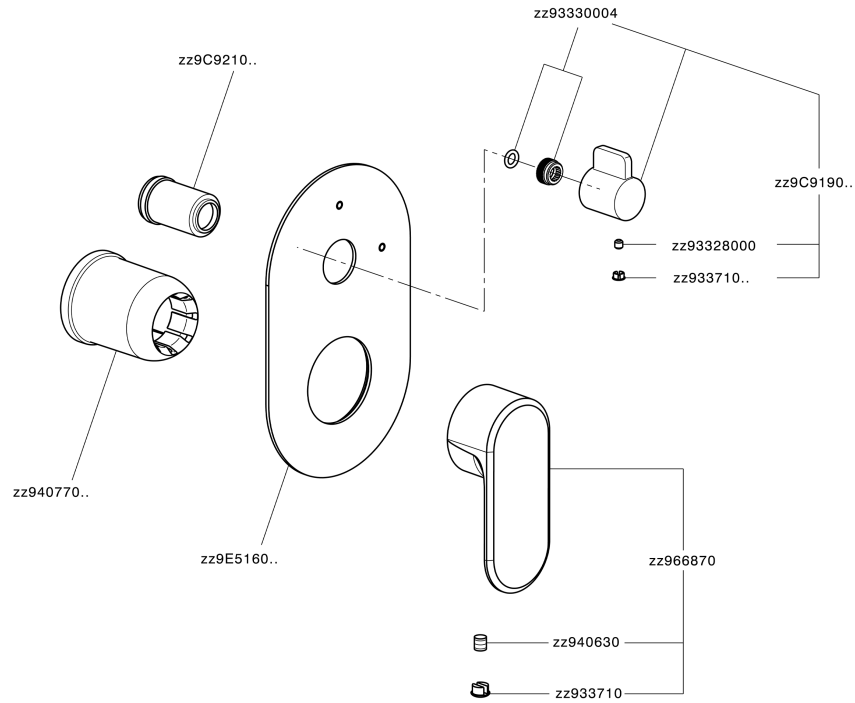

## Exposed part for concealed 2-outlet mixer LEVITY\_LY002300

MODEL **LY002300**

Exposed part for concealed 2-outlet mixer, 2-Way rotating diverter, without concealed part, for item Easy-Box ZB000230

## Exposed part for concealed 2-outlet mixer LEVITY\_LY002300

LY002300

<https://en.huberitalia.com/exposed-part-for-concealed-2-outlet-mixer-levity-ly002300>

## Concealed single lever bath-shower mixer Easy-Box CONCEALED\_ZB000230

MODEL **ZB000230**

Concealed single lever bath-shower mixer Easy-Box, 2-Way rotating diverter, without trim kit, with protection guard box

AVAILABLE FINISHINGS

CHARACTERISTICS

Concealed **1**  
 Cartridge Spare Parts **ZZ92909000**  
**35 mm Cartridge**

Piastra/Plate/Plaque/Platte/Placa

2-3mm: XX 65-85

10mm: XX 60-80

2024-11-14