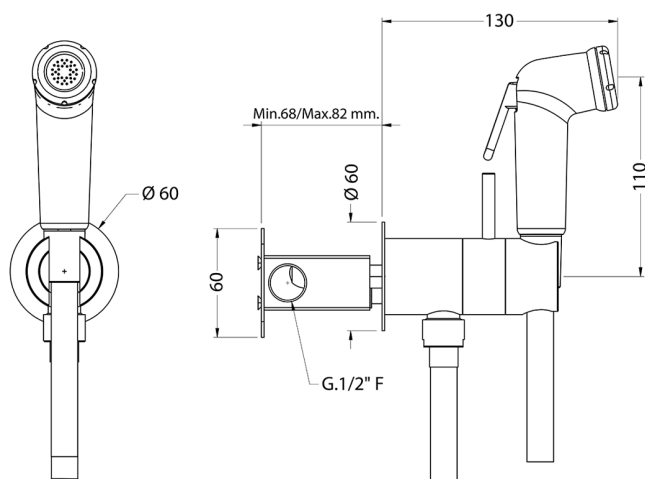

Bidet handshower set COMMUNITY_BC007945

MODEL **BC007945**

Bidet handshower set, round wall bracket, gradual mixing of hot & cold water, with concealed part, ABS
Bidet handshower - 120 cm PVC flexible hose

AVAILABLE FINISHINGS

CHARACTERISTICS

Bidet handshower

MixedWater

The Huber Mixed Water system enables the gradual mixing of hot and cold water.

2026-05-16