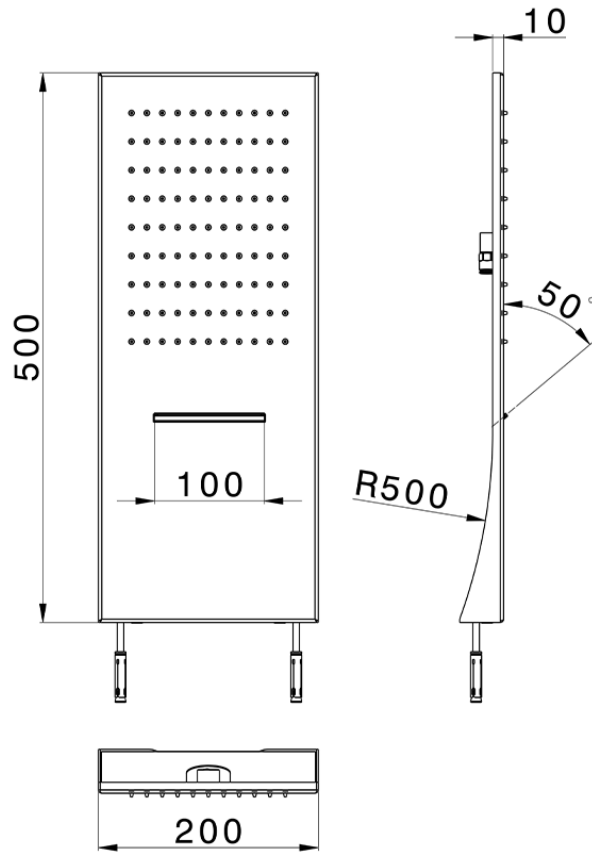

## Wall-mounted showerhead ZEN\_ZS122090

ZS122090

<https://en.huberitalia.com/wall-mounted-showerhead-zen-zs122090>

2024-11-15