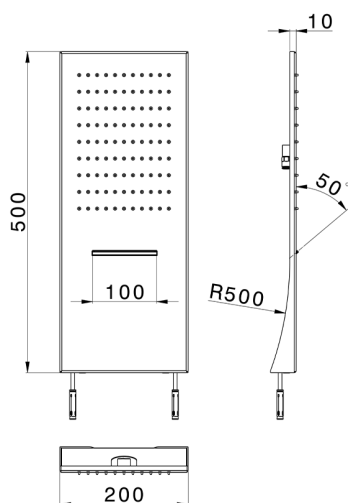

Wall-mounted showerhead ZEN_ZS122090

MODEL **ZS122090**

Wall-mounted showerhead,rain, waterfall functions,Stainless Steel AISI 304

AVAILABLE FINISHINGS

- **40** 40 Matt Black
- **4Q** 4Q Matt White
- **D1** D1 Brushed Inox
- **D2** D2 Polished Inox

CHARACTERISTICS

2024-11-15