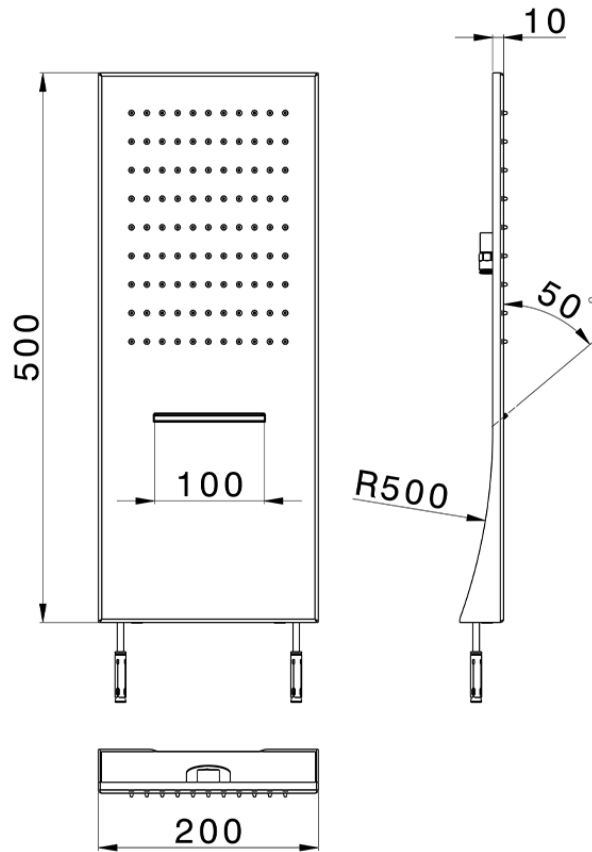

Wall-mounted showerhead ZEN_ZS122090

ZS122090

<https://en.huberitalia.com/wall-mounted-showerhead-zen-zs122090>

2024-11-15