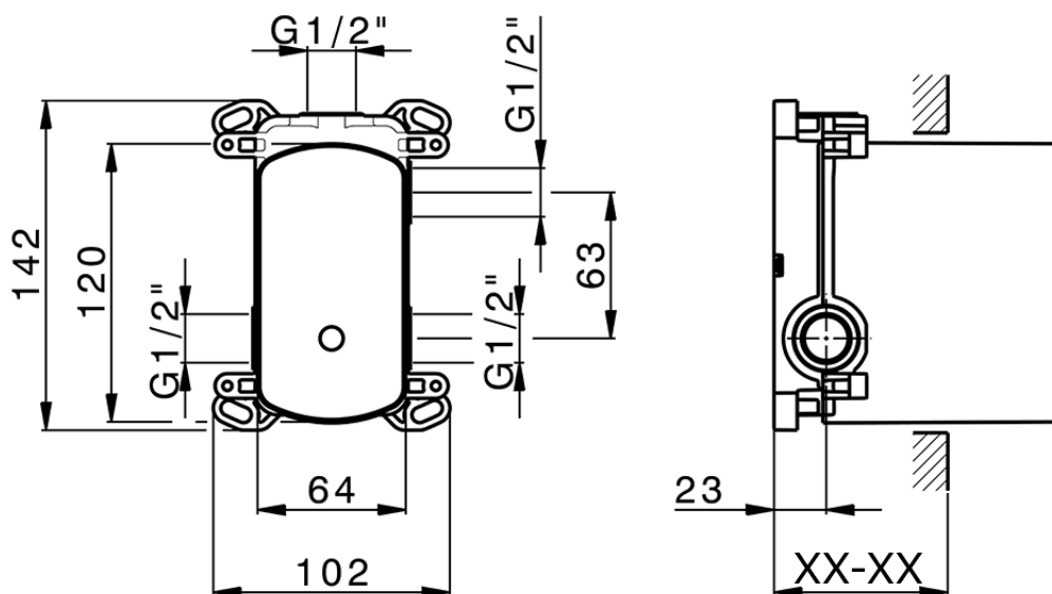

Exposed part for concealed 2-outlet mixer SOFT_SF002300

SF002300

<https://en.huberitalia.com/exposed-part-for-concealed-2-outlet-mixer-soft-sf002300>

Piastra/Plate/Plaque/Platte/Placa

2-3mm: XX 65-85

10mm: XX 60-80