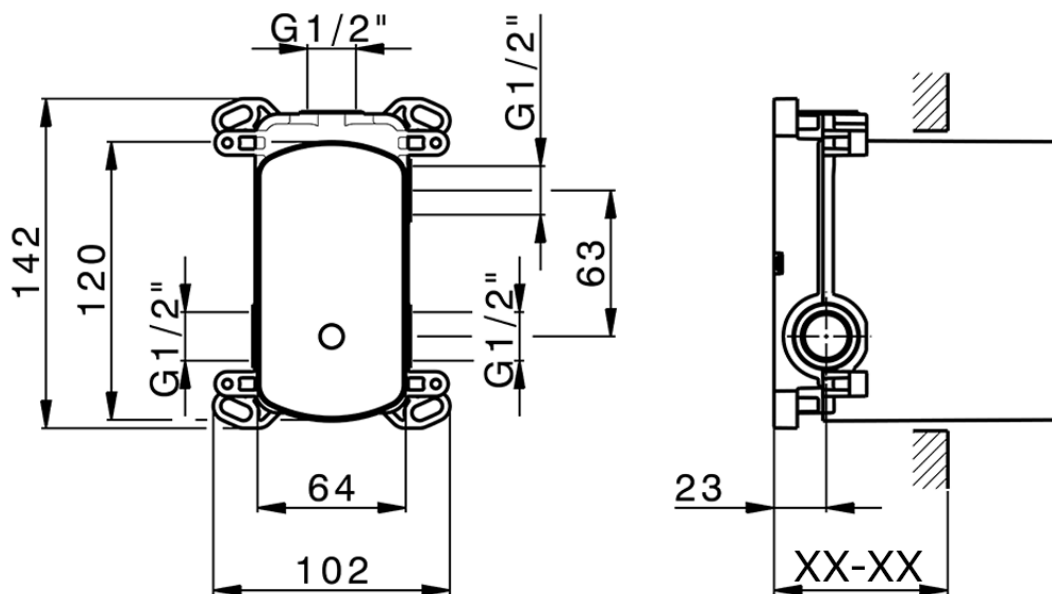

Exposed part for concealed 2-outlet mixer SOFT_SF002300

SF002300

<https://en.huberitalia.com/exposed-part-for-concealed-2-outlet-mixer-soft-sf002300>

Piastra/Plate/Plaque/Platte/Placa

2-3mm: XX 65-85

10mm: XX 60-80