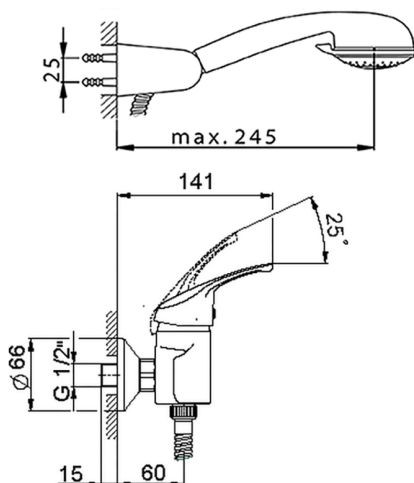

## Single lever shower mixer, with shower set BACCARAT\_BC000450

MODEL **BC000450**

Single lever shower mixer, with shower set, wall mounted adjustable handshower bracket, Teti ABS 3 sprays handshower, Brass 150 cm flexible hose

AVAILABLE FINISHINGS

CHARACTERISTICS

Cartridge Spare Parts **ZZ95274000**

**40 mm Cartridge**

2024-11-23