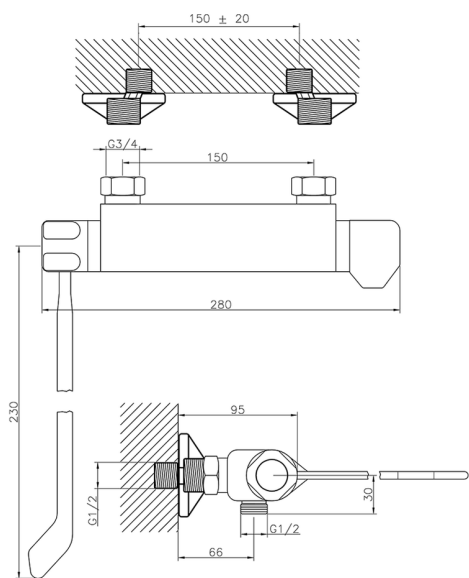

## Thermostatic shower mixer CLINIC&TECHNICAL\_CLT01020

MODEL **CLT01020**

Thermostatic shower mixer, without shower set, 1/2" M flexible connection, with long lever

AVAILABLE FINISHINGS

CHARACTERISTICS

Cartridge Spare Parts **24.04A.PP**

**8x20 Plus P Thermostatic Valve**