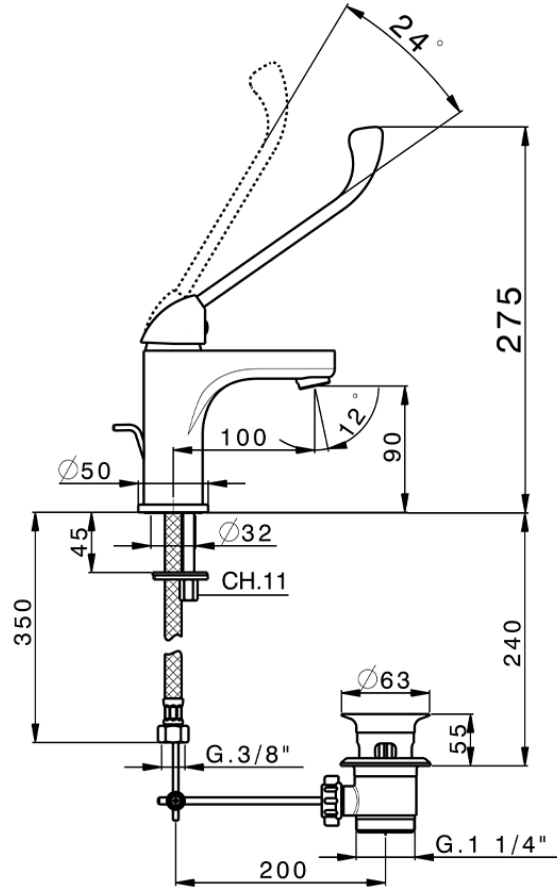

Single lever 'large' washbasin mixer RICAMBI_H9000490

H9000490

<https://en.huberitalia.com/single-lever-large-washbasin-mixer-ricambi-h9000490>

2024-09-19