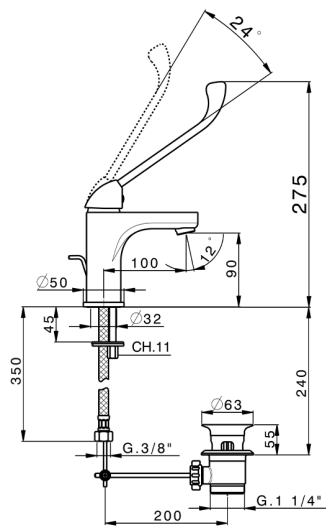

Single lever 'large' washbasin mixer RICAMBI_H9000490

MODEL **H9000490**

Single lever 'large' washbasin mixer, with automatic 1"1/4 automatic pop-up waste, G.3/8" stainless steel flexible hoses

AVAILABLE FINISHINGS

CHARACTERISTICS

Cartridge Spare Parts **ZZ95435000**

35 mm Cartridge

2024-09-19