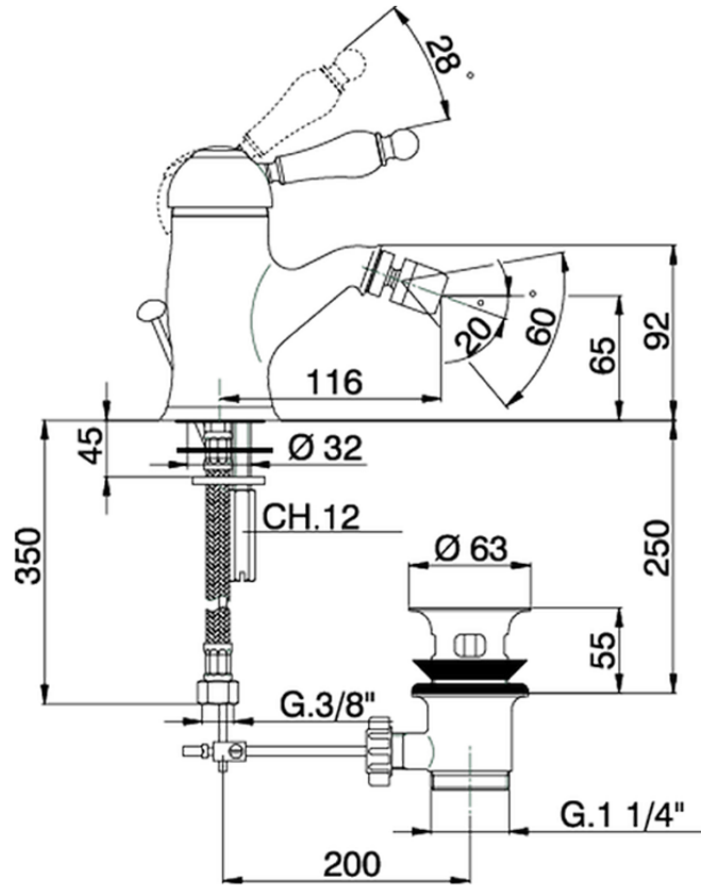

Single lever bidet mixer CROISSETTE_CM000550

CM000550

<https://en.huberitalia.com/single-lever-bidet-mixer-croisette-cm000550>

2024-12-19