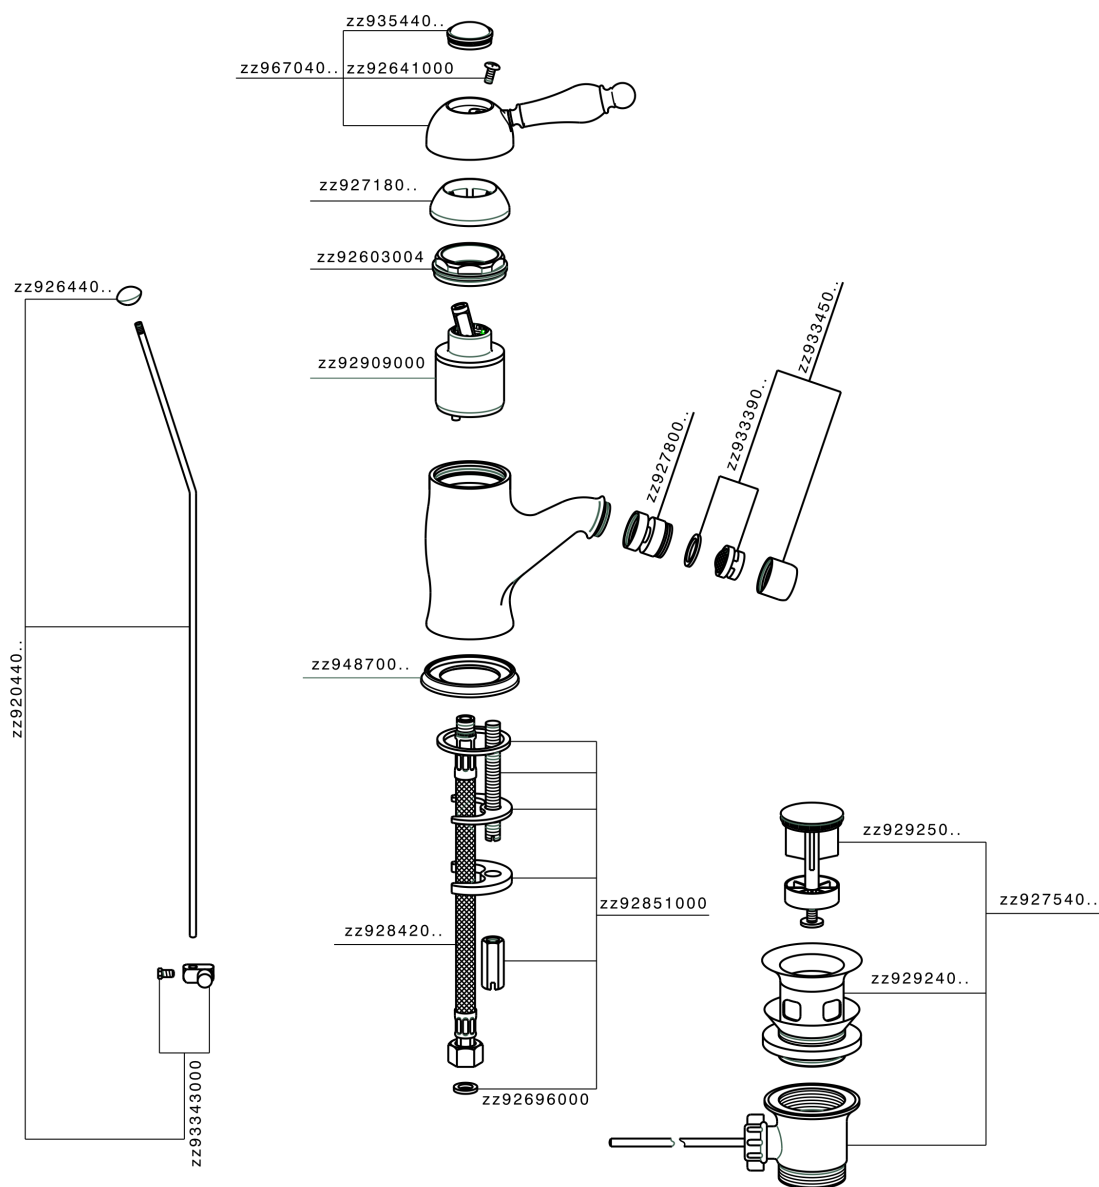

Single lever bidet mixer CROISSETTE_CM000550

CM000550

<https://en.huberitalia.com/single-lever-bidet-mixer-croisette-cm000550>

2024-12-19