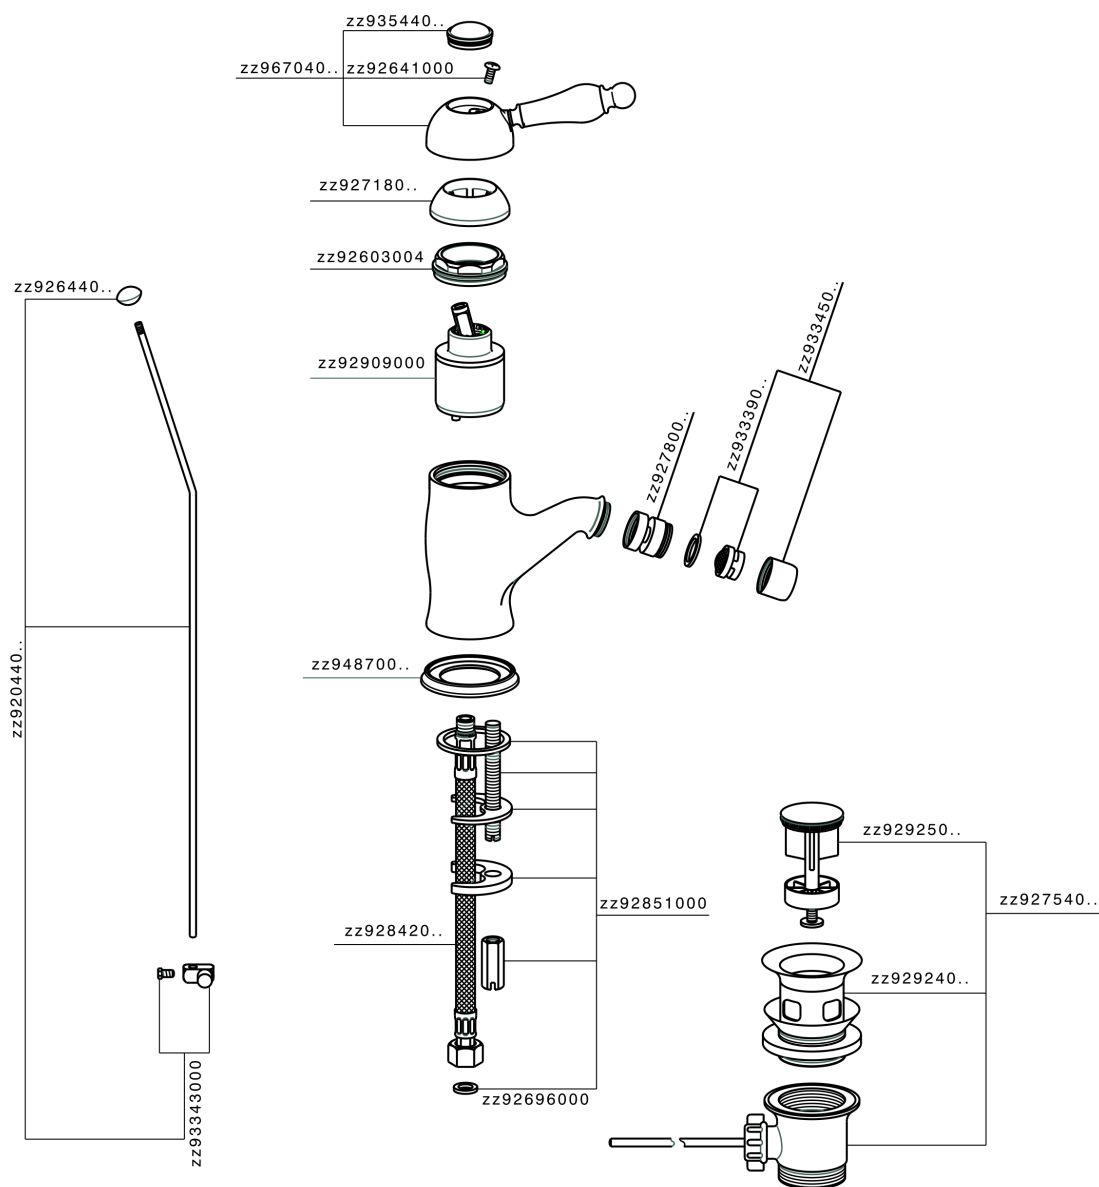

Single lever bidet mixer CROISSETTE_CM000550

MODEL **CM000550**

Single lever bidet mixer, with automatic 1"1/4 automatic pop-up waste, G.3/8" stainless steel flexible hoses

AVAILABLE FINISHINGS

-  **21** 21 Chrome
-  **27** 27 Old Bronze
-  **2G** 2G Antique Gold
-  **2W** 2W Brushed Gold

CHARACTERISTICS

Cartridge Spare Parts **ZZ92909000**

43 mm Cartridge

Single lever bidet mixer CROISETTE_CM000550

CM000550

<https://en.huberitalia.com/single-lever-bidet-mixer-croisette-cm000550>

2024-12-19