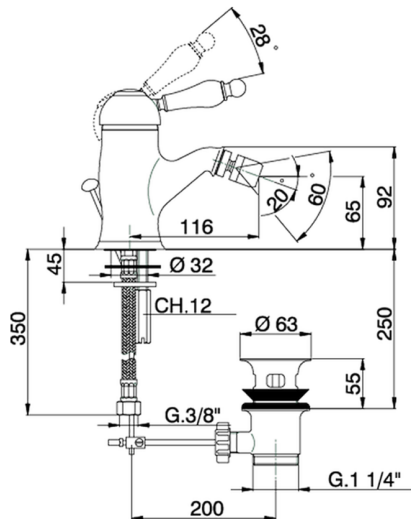

Single lever bidet mixer CROISSETTE_CM000550

MODEL **CM000550**

Single lever bidet mixer, with automatic 1"1/4 automatic pop-up waste, G.3/8" stainless steel flexible hoses

AVAILABLE FINISHINGS

-  **21** 21 Chrome
-  **27** 27 Old Bronze
-  **2G** 2G Antique Gold
-  **2W** 2W Brushed Gold

CHARACTERISTICS

Cartridge Spare Parts **ZZ92909000**

43 mm Cartridge

Single lever bidet mixer CROISETTE_CM000550

CM000550

<https://en.huberitalia.com/single-lever-bidet-mixer-croisette-cm000550>

2024-12-19