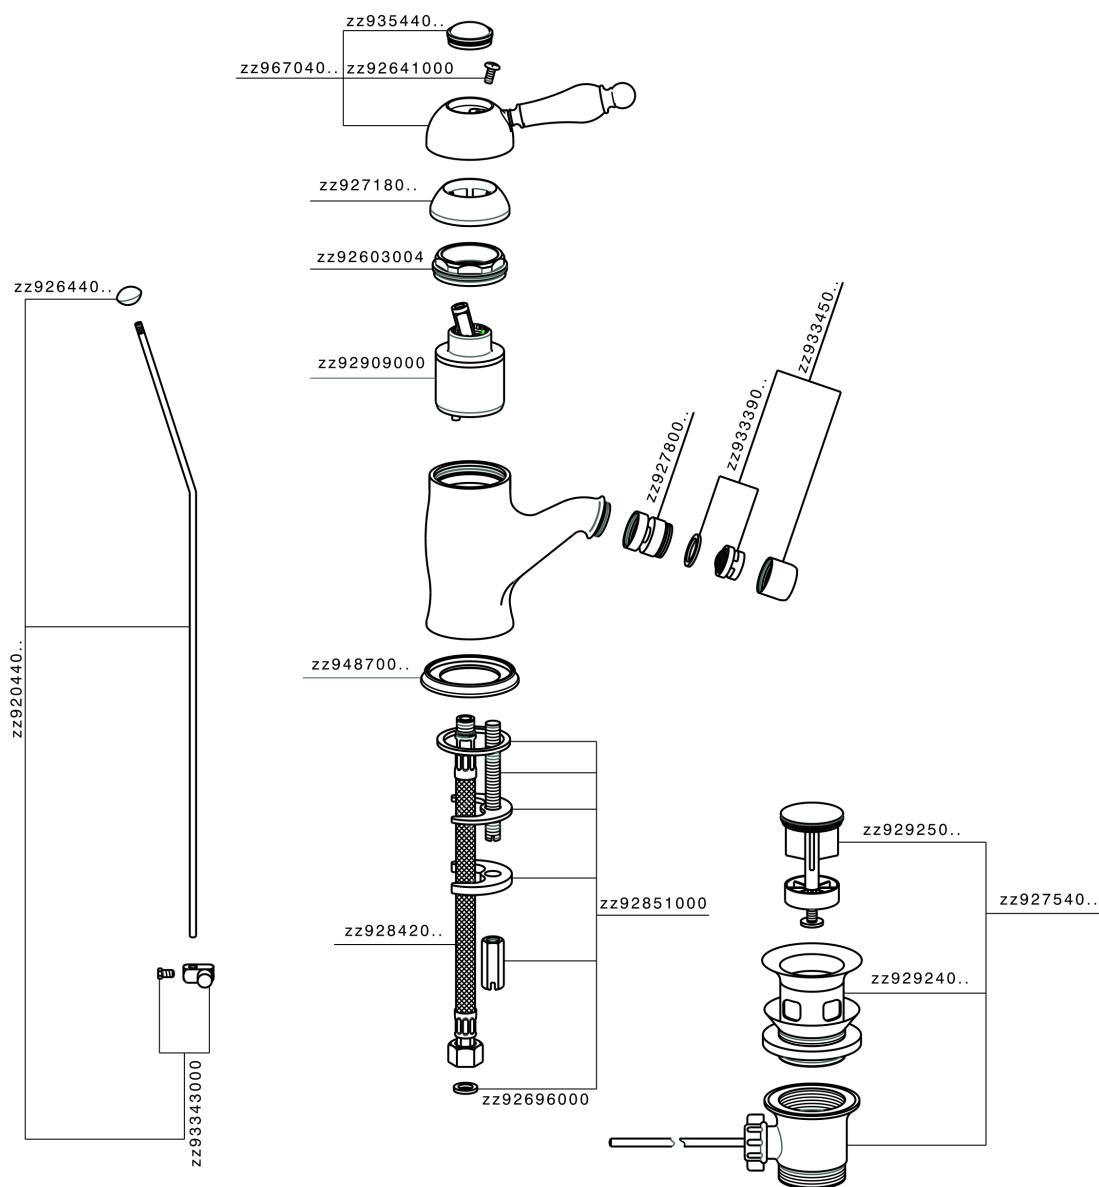

## Single lever bidet mixer CROISSETTE\_CM000550

CM000550

<https://en.huberitalia.com/single-lever-bidet-mixer-croisette-cm000550>

2024-12-18