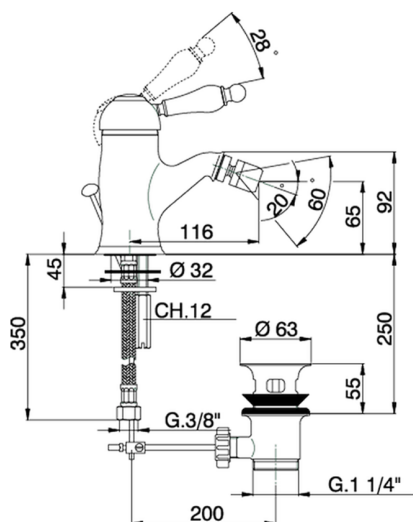

Single lever bidet mixer CROISSETTE_CM000550

MODEL **CM000550**

Single lever bidet mixer, with automatic 1"1/4 automatic pop-up waste, G.3/8" stainless steel flexible hoses

AVAILABLE FINISHINGS

-  **21** 21 Chrome
-  **27** 27 Old Bronze
-  **2G** 2G Antique Gold
-  **2W** 2W Brushed Gold

CHARACTERISTICS

Cartridge Spare Parts **ZZ92909000**

43 mm Cartridge

Single lever bidet mixer CROISETTE_CM000550

CM000550

<https://en.huberitalia.com/single-lever-bidet-mixer-croisette-cm000550>

2024-12-18