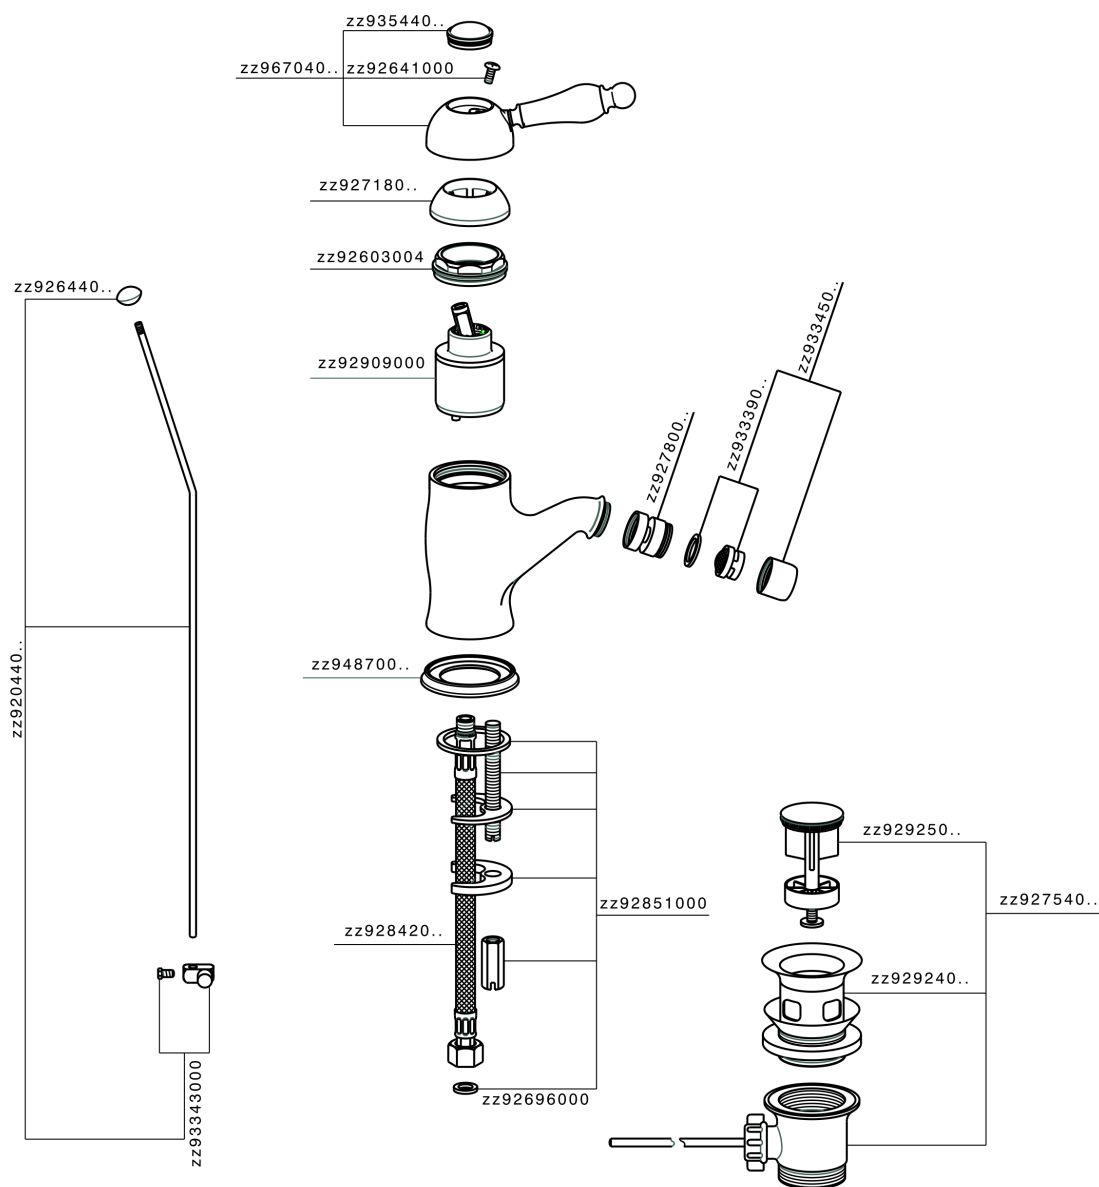

Single lever bidet mixer CROISSETTE_CM000550

MODEL **CM000550**

Single lever bidet mixer, with automatic 1"1/4 automatic pop-up waste, G.3/8" stainless steel flexible hoses

AVAILABLE FINISHINGS

-  **21** 21 Chrome
-  **27** 27 Old Bronze
-  **2G** 2G Antique Gold
-  **2W** 2W Brushed Gold

CHARACTERISTICS

Cartridge Spare Parts **ZZ92909000**

43 mm Cartridge

Single lever bidet mixer CROISETTE_CM000550

CM000550

<https://en.huberitalia.com/single-lever-bidet-mixer-croisette-cm000550>

2024-12-18