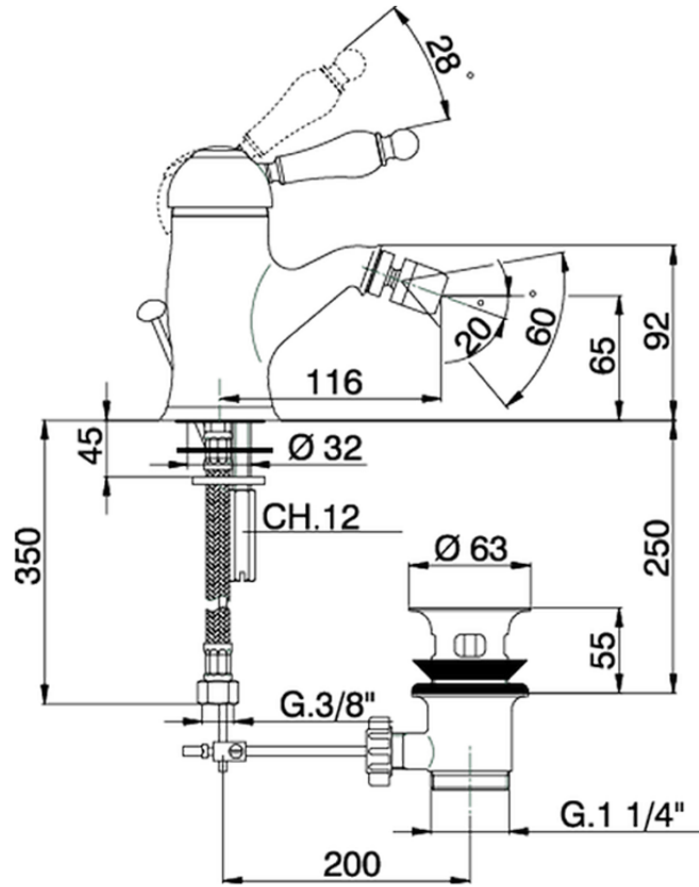

Single lever bidet mixer CROISETTE\_CM000550

CM000550

<https://en.huberitalia.com/single-lever-bidet-mixer-croisette-cm000550>

2024-12-19