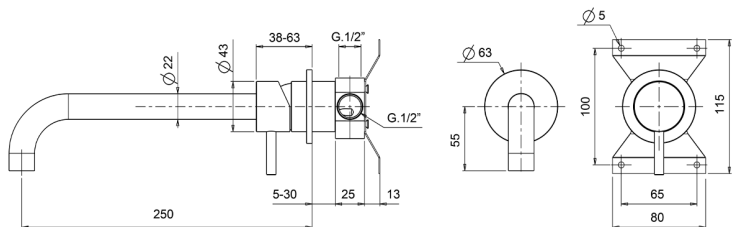

Exposed single lever washbasin mixer LYNOX_LX002511

MODEL **LX002511**

Exposed single lever washbasin mixer, concealed part included, spout L.250 mm, Inox AISI 316L

AVAILABLE FINISHINGS

D1 D1 Brushed Inox

CHARACTERISTICS

Cartridge Spare Parts **ZZ96779000**

35 mm Cartridge

2024-12-22