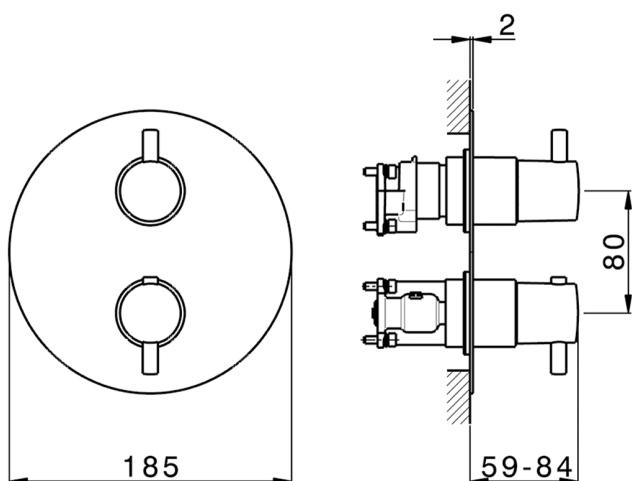

Exposed part for Thermostatic One Box Valve ONE BOX_K20BT030

MODEL **K20BT030**

Exposed part for Thermostatic One Box Valve, with 1-2-3 outlet devia stop, Minimum depth of installation: 67 mm, without concealed part, for items ZB00B030-ZB00B031

AVAILABLE FINISHINGS

-  **21** 21 Chrome
-  **26** 26 Old Copper
-  **2F** 2F Brushed Nickel
-  **2W** 2W Brushed Gold
-  **40** 40 Matt Black
-  **4Q** 4Q Matt White

CHARACTERISTICS

Cartridge Spare Parts **24.04A.PP**

8x20 Plus P Thermostatic Valve

Installation **Concealed**

Required concealed parts **ZB00B031**
ZB00B030

DeviaStop

The Huber Devia Stop technology allows to adjust the water flow and to direct it to the selected output point (overhead soaker, hand shower, etc).