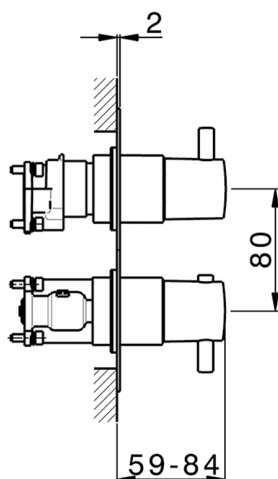

## Exposed part for Thermostatic One Box Valve ONE BOX\_K20BT030

MODEL **K20BT030**

Exposed part for Thermostatic One Box Valve, with 1-2-3 outlet devia stop, Minimum depth of installation: 67 mm, without concealed part, for items ZB00B030-ZB00B031

### CHARACTERISTICS

Cartridge Spare Parts **24.04A.PP**

**8x20 Plus P Thermostatic Valve**

Installation **Concealed**

Required concealed parts **ZB00B031**

**ZB00B030**