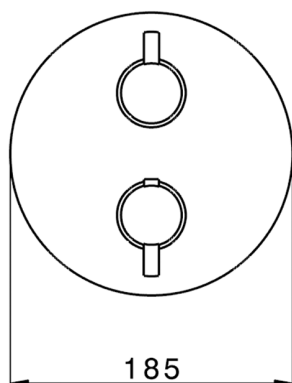

## Exposed part for Thermostatic One Box Valve ONE BOX\_K20BT030

MODEL **K20BT030**

Exposed part for Thermostatic One Box Valve, with 1-2-3 outlet devia stop, Minimum depth of installation: 67 mm, without concealed part, for items ZB00B030-ZB00B031

### CHARACTERISTICS

Cartridge Spare Parts **24.04A.PP**

**8x20 Plus P Thermostatic Valve**

Installation **Concealed**

Required concealed parts **ZB00B031**

**ZB00B030**