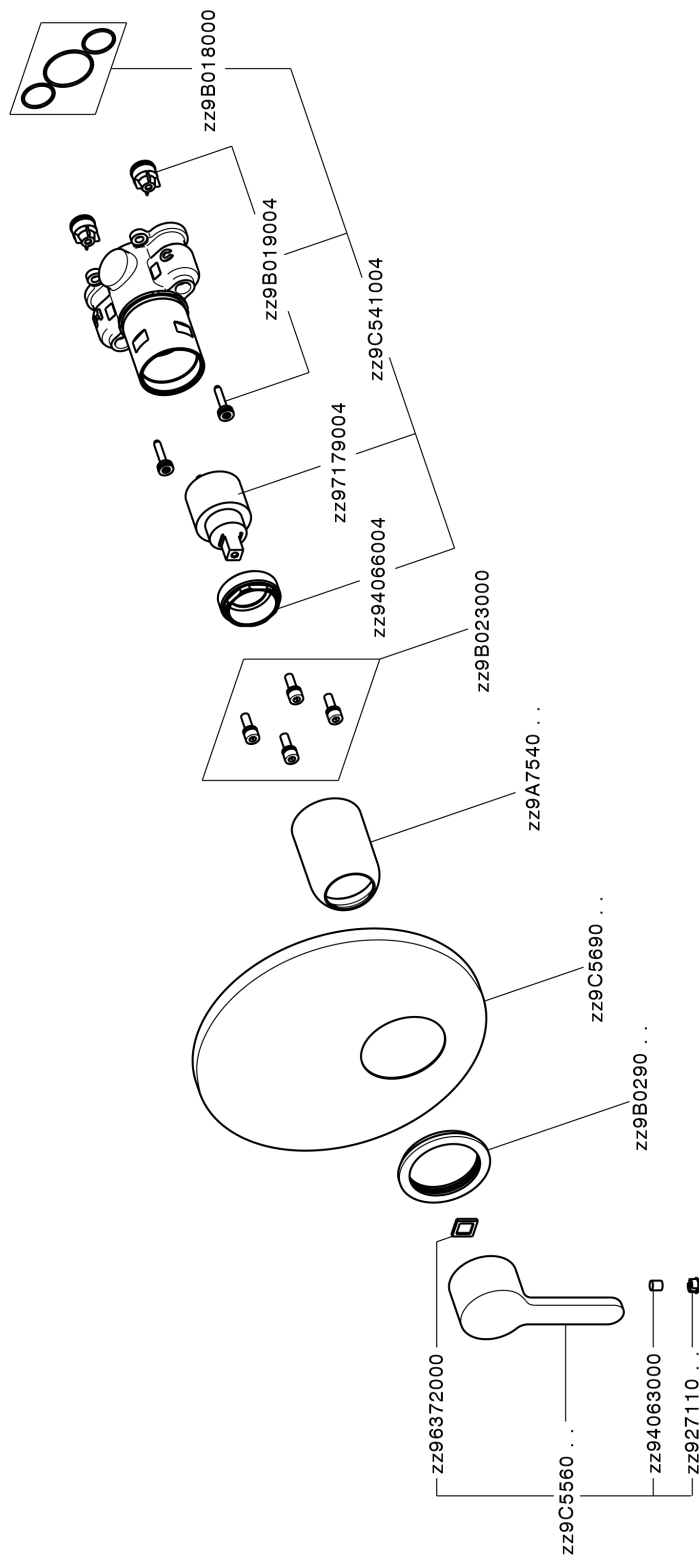

Exposed part for Single Lever One Box Valve H2_H20BM010

H20BM010

<https://en.huberitalia.com/exposed-part-for-single-lever-one-box-valve-h2-h20bm010>

One Box Universal Concealed Part ONE BOX_ZB00B031

ZB00B031

<https://en.huberitalia.com/one-box-universal-concealed-part-one-box-zb00b031>

One Box Universal Concealed Part ONE BOX_ZB00B030

ZB00B030

<https://en.huberitalia.com/one-box-universal-concealed-part-one-box-zb00b030>